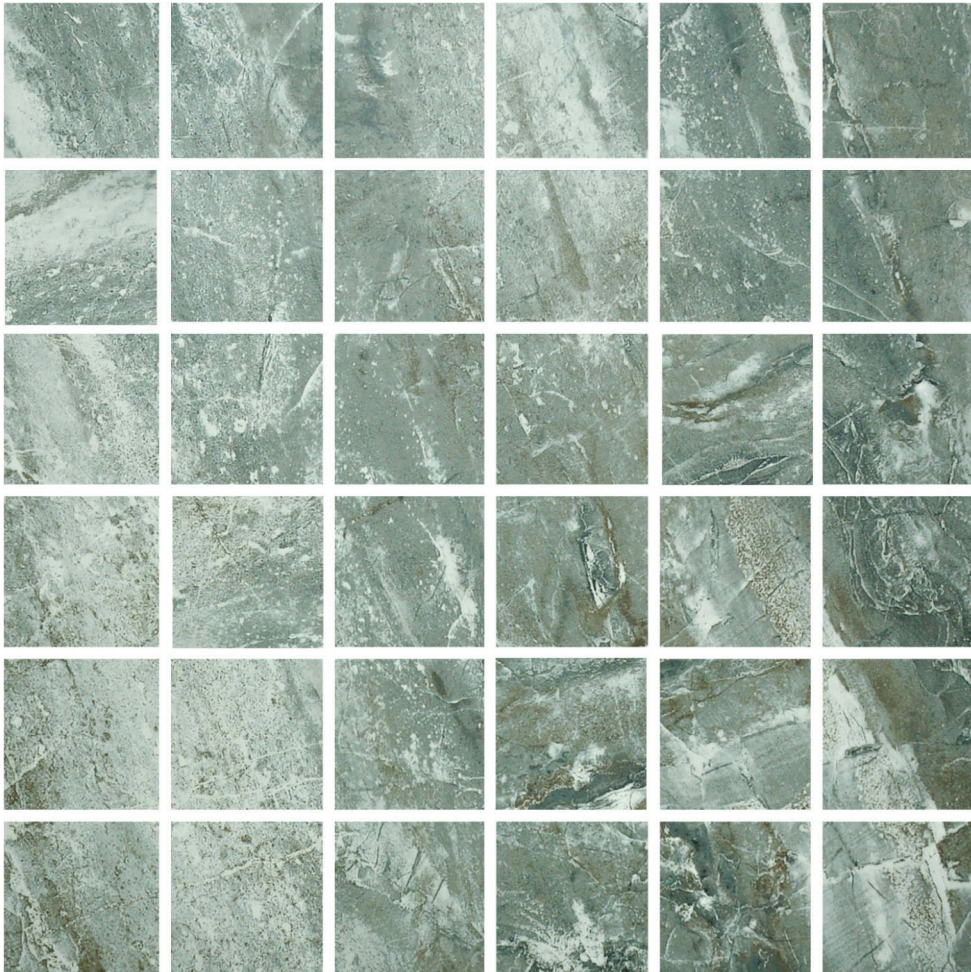

Tiles by Kia

PRODUCT

PARANA 2X2 MOSAIC

Tile | 12"x12" | Porcelain

GRAPHIC VARIETY

TECHNICAL DATA

CODE: QURI-PA-2X2
NAME: Parana 2X2 Mosaic
SIZE: 12"x12"
SERIES: River Series
FINISH: Matt
LOOK: Marble Look
BILLING UNIT: SH
FAMILY: Tile
FROST RESISTANCE: Yes
MOSAIC CHIP SIZE: 2"x2"
STYLE: Classic
SUITABLE FOR: Backsplash
TYPOLOGY: Porcelain
TYPE OF PIECE: Mosaic
USE: Floor and Wall