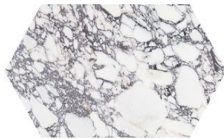

## SERIES VIOLA ROCCIA

---

|| Marble

An intertwining of purple veins creates a loud and irregular pattern: an intense blend of organic shapes and movements. A turbulent and irregular pattern, with traces of rock formations and heavy spots of color.

## PRODUCTS

**Viola Roccia 18x36**  
18"x36" | Marble

**Viola Roccia 12x24**  
12"x24" | Marble

**Viola Roccia 12x24 Curva**  
12"x24" | Marble

**Viola Roccia 24 Picket**  
12"x20" | Marble

**Viola Roccia 4x12 Fluto**  
4"x12" | Marble

**Viola Roccia 4x12 Prisma**  
4"x12" | Marble

**Viola Roccia 2 Hexagon Mosaic**  
12"x12" | Marble

**Viola Roccia 2x6 Picket Mosaic**  
10.5"x12" | Marble

**Viola Roccia 3x12**  
3"x12" | Marble

**Viola Roccia 1.25x12 Deco-Bar**  
1.25"x12" | Marble