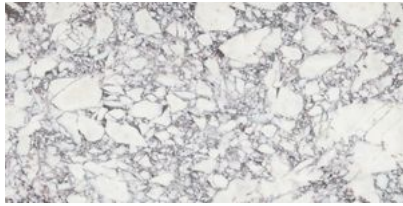

## SERIES VIOLA ROCCIA

---

|| Marble

An intertwining of purple veins creates a loud and irregular pattern: an intense blend of organic shapes and movements. A turbulent and irregular pattern, with traces of rock formations and heavy spots of color.

## PRODUCTS

**Viola Roccia 18x36**  
18"x36" | Marble

**Viola Roccia 12x24**  
12"x24" | Marble

**Viola Roccia 12x24 Curva**  
12"x24" | Marble

**Viola Roccia 24 Picket**  
12"x20" | Marble

**Viola Roccia 4x12 Fluto**  
4"x12" | Marble