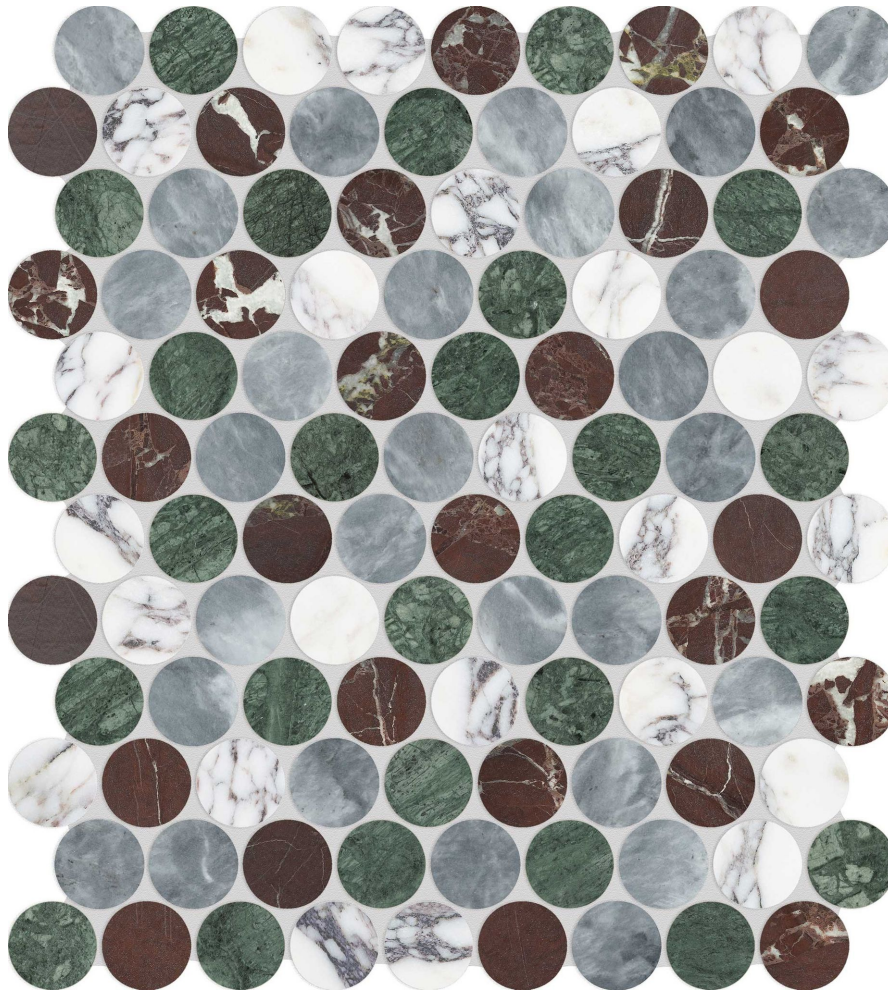

Tiles by Kia

PRODUCT

UTOPIO 1.25 PENNY ROUND TROPIC MOSAIC

Stone | 10"x14" | Natural Stone

TECHNICAL DATA

CODE: AS5001-04280

NAME: Utopio 1.25 Penny Round Tropic Mosaic

SIZE: 10"x14"

SERIES: Utopio

FINISH: Polished & Honed

BILLING UNIT: SF

FAMILY: Stone

MOSAIC CHIP SIZE: 1.25"x1.25"

SUITABLE FOR: Indoor|Shower

TYPOLOGY: Natural Stone

TYPE OF PIECE: Mosaic