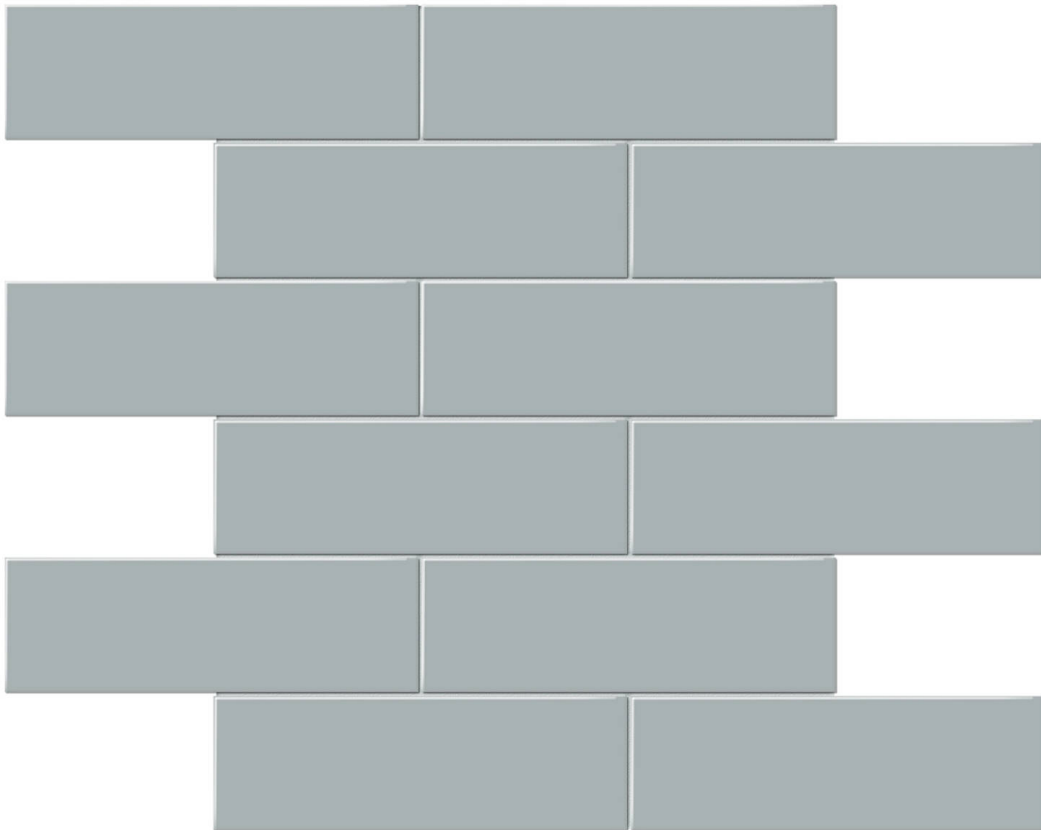

Tiles by Kia

PRODUCT

2X6 CLOUD BLUE GLOSSY BRICK MOSAIC

Tile | 11.65"x11.73" | Porcelain

TECHNICAL DATA

CODE: QUTR-CL-M12G
NAME: 2x6 Cloud Blue Glossy Brick Mosaic
SIZE: 11.65"x11.73"
SERIES: Traditions
FINISH: Gloss
LOOK: Mono-Color
BILLING UNIT: SF
FAMILY: Tile
FROST RESISTANCE: Yes
MOSAIC CHIP SIZE: 2"x6"
STYLE: Classic
SUITABLE FOR: Backsplash,Indoor
TYPOLOGY: Porcelain
TYPE OF PIECE: Mosaic
USE: Floor and Wall
NOTES: Number Of Rows Per Sheet = 6