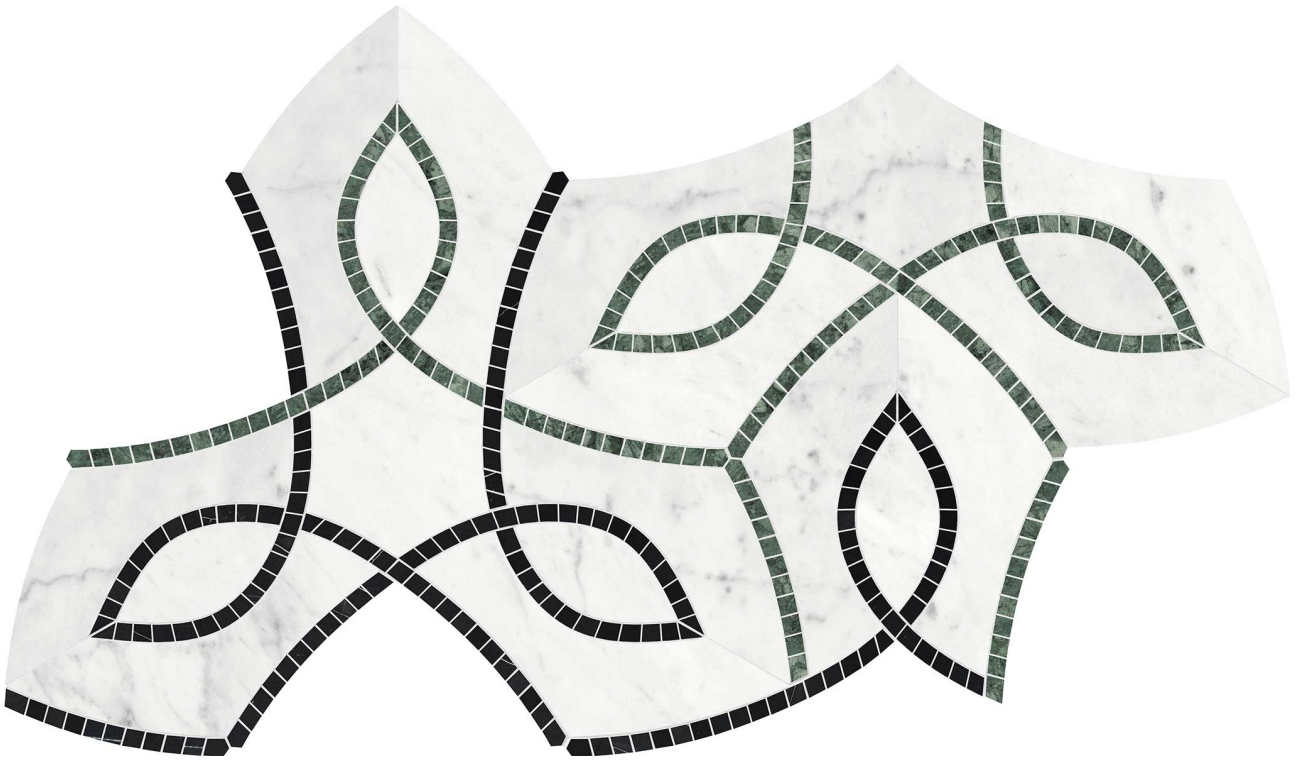

Tiles by Kia

PRODUCT UTOPIO VINE PINE MOSAIC

Stone | 7.8"x13.5" | Natural Stone

TECHNICAL DATA

CODE: AS5001-04150

NAME: Utopio Vine Pine Mosaic

SIZE: 7.8"x13.5"

SERIES: Utopio

FINISH: Honed w/ Polished

BILLING UNIT: SF

FAMILY: Stone

SUITABLE FOR: Indoor|Shower

TYPOLOGY: Natural Stone

TYPE OF PIECE: Mosaic

USE: Floor and Wall

NOTES: Mosaic sheet sizes are nominal and may vary slightly due to standard manufacturing tolerances.