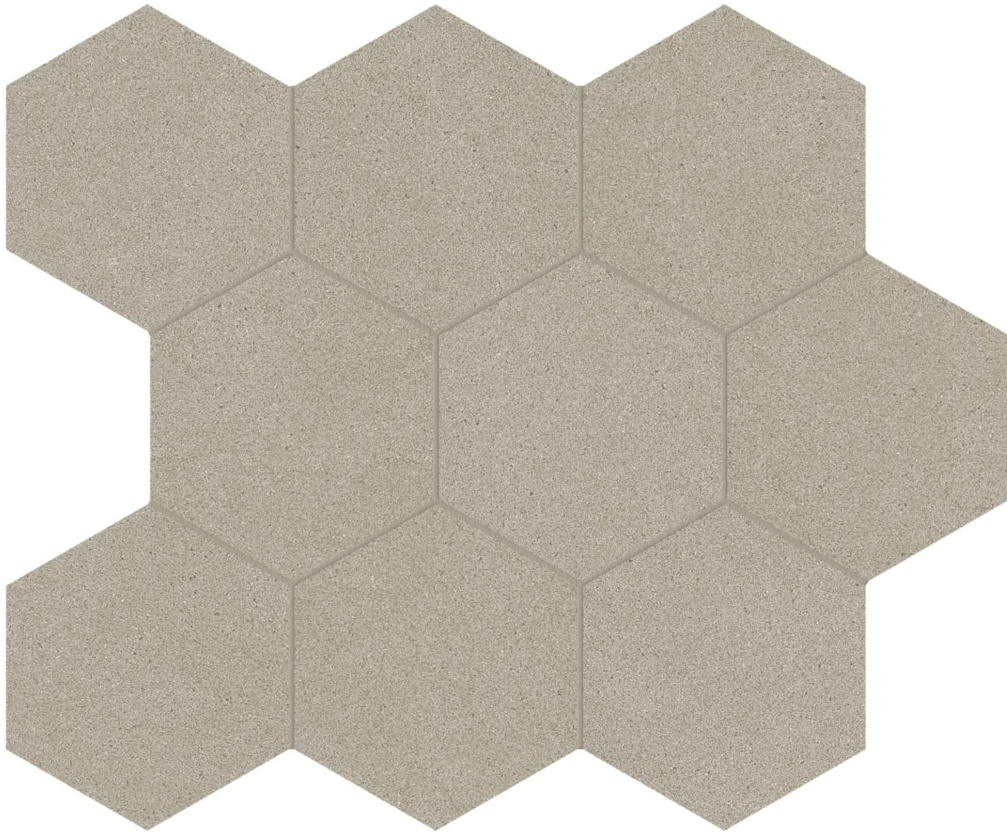

Tiles by Kia

PRODUCT

SERENA 4\" data-bbox="323 265 672 288"/> HEX VALLEY

Tile | 10.5"x12" | Porcelain

TECHNICAL DATA

CODE: AC8510-00300

NAME: Serena 4" Hex Valley

SIZE: 10.5"x12"

SERIES: Serena

FINISH: Organic Matte

LOOK: Stone Look

EDGE: Rectified

FAMILY: Tile

SPECIAL ORDER: Special Order

STYLE: Contemporary

SUITABLE FOR: Indoor| Outdoor

TYPOLOGY: Porcelain

TYPE OF PIECE: Mosaic

USE: Floor and Wall

NOTES: This product is special order and cannot be cancelled, returned, or refunded.

PACKING

Size	Product type	BOX			PALLET		
		pcs	sqft	lb	boxes	sqft	lb
10.5"x12"	Mosaic	10	7.86		45		