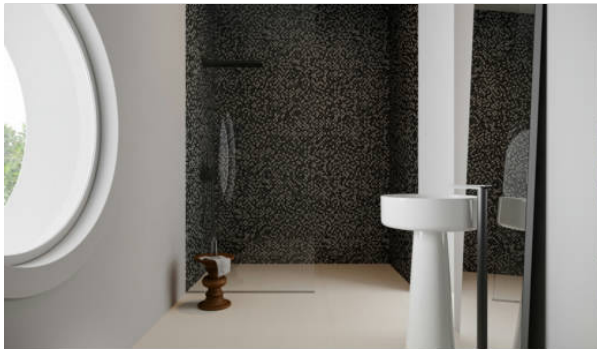

ROOM SCENES