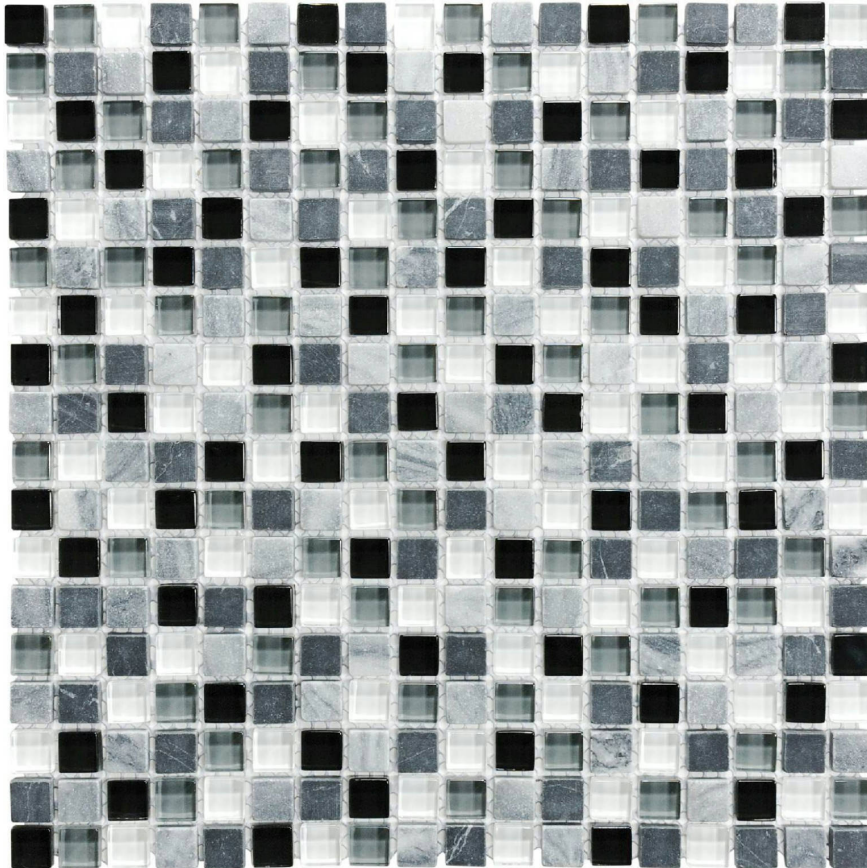

# Tiles by Kia

---

## PRODUCT 5/8X5/8 MIDNIGHT MOSAIC

---

Mosaic and Decorative Tile | 12"x12" | Mixed Materials

## TECHNICAL DATA

CODE: AC3001-01220

NAME: 5/8X5/8 Midnight Mosaic

SIZE: 12"x12"

SERIES: Glass Stone

FINISH: Matt

LOOK: Multi-Look Mosaics

BILLING UNIT: SF