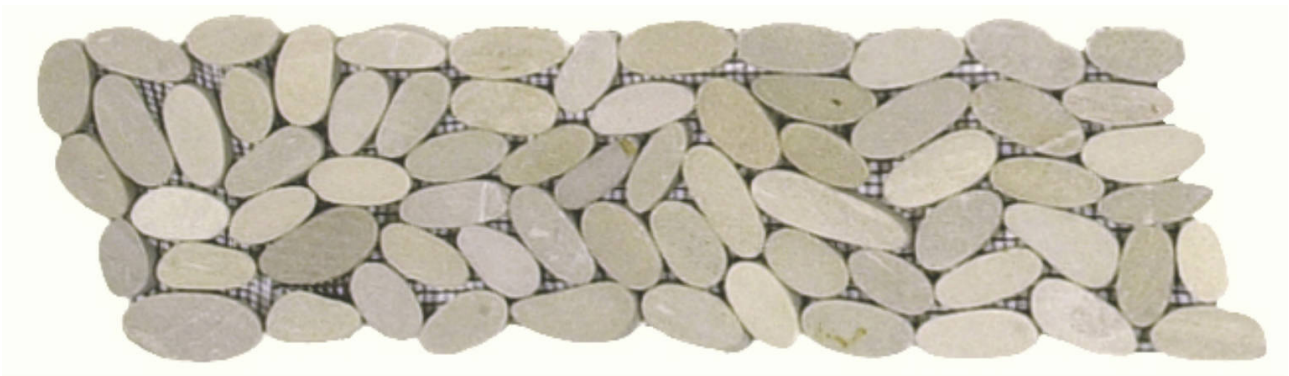

Tiles by Kia

PRODUCT

BEIGE SLICED MATTE PEBBLE INTERLOCKING BORDER

Mosaic and Decorative Tile | 4"x12" | Natural Stone

TECHNICAL DATA

CODE: RVCHAWG011B

NAME: Beige Sliced Matte Pebble Interlocking Border

SIZE: 4"x12"

SERIES: Chelsea Collection

FINISH: Matt

LOOK: Multi-Look Mosaics

BILLING UNIT: SH

FAMILY: Mosaic and Decorative Tile

SUITABLE FOR: Backsplash,Indoor,Outdoor,Shower,Pool

TYPOLOGY: Natural Stone

TYPE OF PIECE: Trim