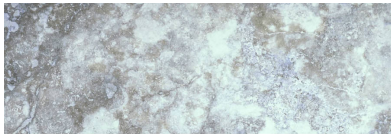

Tiles by Kia

PRODUCT
AZZURRO 4X12

Tile | 4"x12" | Porcelain

GRAPHIC VARIETY

TECHNICAL DATA

CODE: QUSI-AZ-F5
NAME: Azzurro 4X12
SIZE: 4"x12"
SERIES: Siena
FINISH: Matt
LOOK: Marble Look
BILLING UNIT: SF
FAMILY: Tile
FROST RESISTANCE: Yes
PEI: 4
STYLE: Contemporary
SUITABLE FOR: Backsplash,Indoor,Shower
TYPOLOGY: Porcelain
TYPE OF PIECE: Field Tile
USE: Floor and Wall