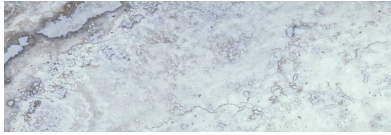

Tiles by Kia

PRODUCT
AZZURRO 4X12

Tile | 4"x12" | Porcelain

GRAPHIC VARIETY

TECHNICAL DATA

CODE: QUSI-AZ-F5
NAME: Azzurro 4X12
SIZE: 4"x12"
SERIES: Siena
FINISH: Matt
LOOK: Marble Look
BILLING UNIT: SF
FAMILY: Tile
FROST RESISTANCE: Yes
PEI: 4
STYLE: Contemporary
SUITABLE FOR: Backsplash,Indoor,Shower
TYPOLOGY: Porcelain
TYPE OF PIECE: Field Tile
USE: Floor and Wall