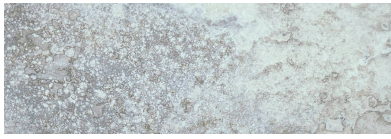

Tiles by Kia

PRODUCT
AZZURRO 4X12

Tile | 4"x12" | Porcelain

GRAPHIC VARIETY

TECHNICAL DATA

CODE: QUSI-AZ-F5
NAME: Azzurro 4X12
SIZE: 4"x12"
SERIES: Siena
FINISH: Matt
LOOK: Marble Look
BILLING UNIT: SF
FAMILY: Tile
FROST RESISTANCE: Yes
PEI: 4
STYLE: Contemporary
SUITABLE FOR: Backsplash,Indoor,Shower
TYPOLOGY: Porcelain
TYPE OF PIECE: Field Tile
USE: Floor and Wall