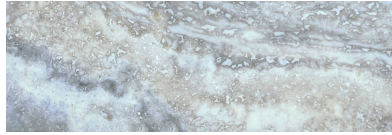

Tiles by Kia

PRODUCT
AZZURRO 4X12

Tile | 4"x12" | Porcelain

GRAPHIC VARIETY

TECHNICAL DATA

CODE: QUSI-AZ-F5
NAME: Azzurro 4X12
SIZE: 4"x12"
SERIES: Siena
FINISH: Matt
LOOK: Marble Look
BILLING UNIT: SF
FAMILY: Tile
FROST RESISTANCE: Yes
PEI: 4
STYLE: Contemporary
SUITABLE FOR: Backsplash,Indoor,Shower
TYPOLOGY: Porcelain
TYPE OF PIECE: Field Tile
USE: Floor and Wall