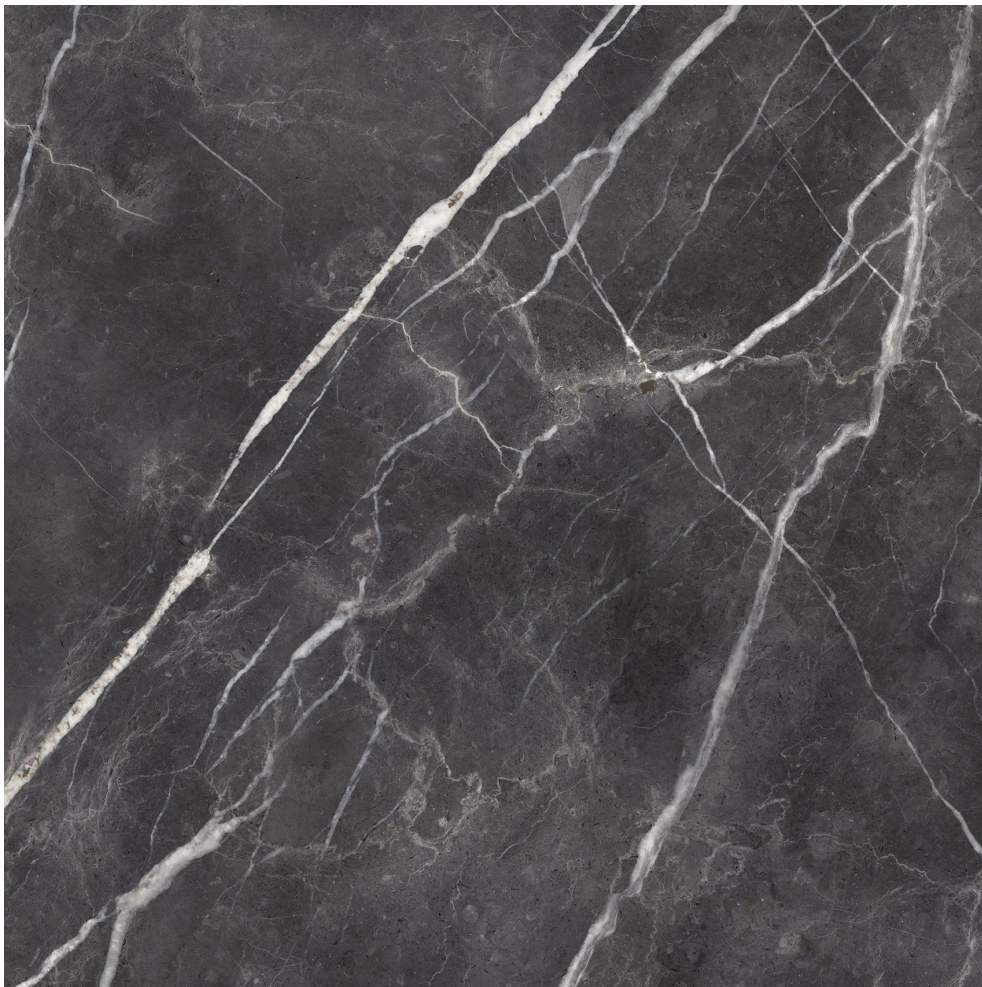

Tiles by Kia

PRODUCT
ROYAL STONEWORKS 48X48 TUSCAN FORGE VEIN
POLISHED

Tile | 48"x48" | Porcelain

TECHNICAL DATA

CODE: QUSW-TF-3P

NAME: Royal Stoneworks 48X48 Tuscan Forge Vein Polished

SIZE: 48"x48"

SERIES: Royal Stoneworks

FINISH: Polished

LOOK: Stone Look

EDGE: Rectified

FAMILY: Tile

FROST RESISTANCE: Yes

SHADE VARIATION: V3

SPECIAL ORDER: Special Order

STYLE: Contemporary

SUITABLE FOR: Indoor|Shower

TPOLOGY: Porcelain

TYPE OF PIECE: Field Tile

USE: Floor and Wall

NOTES: This product is special order and cannot be cancelled, returned, or refunded.

PACKING

Size	Product type	BOX			PALLET		
		pcs	sqft	lb	boxes	sqft	lb
48"x48"	Field Tile	2	30.89		16		