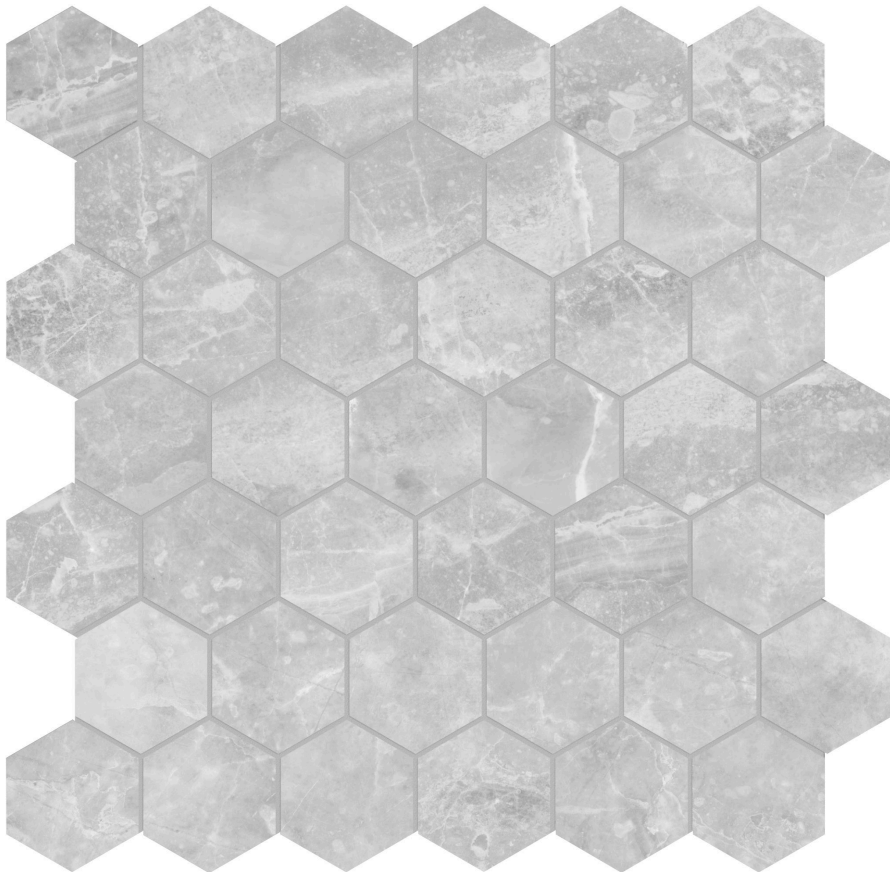

Tiles by Kia

PRODUCT

PLATA PERLA GRIGIA 2 HEXAGON POLISHED

Tile | 12"x12" | Glazed Porcelain

TECHNICAL DATA

CODE: AC4501-04130

NAME: Plata Perla Grigia 2 Hexagon Polished

SIZE: 12"x12"

SERIES: Plata

FINISH: Polished

LOOK: Marble Look

BREAKING STRENGTH (APH): $\geq 380 \geq 1600$

CHEMICAL RESISTANCE (APH): CLASS A

DCOF (APH): < 0.42

FAMILY: Tile

FROST RESISTANCE: Yes

PEI: 4

SHADE VARIATION: V2

SPECIAL ORDER: Special Order

SUITABLE FOR: Indoor| Outdoor

TYPOLOGY: Glazed Porcelain

THICKNESS (APH): 8.5mm

TYPE OF PIECE: Mosaic

USE: Floor and Wall