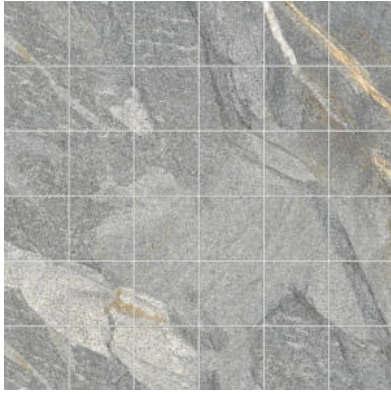

Tiles by Kia

PRODUCT CAPRI GREY 2X2 MOSAIC

Tile | 12"x12" | Porcelain

GRAPHIC VARIETY

TECHNICAL DATA

CODE: QUCJ-GR-M
NAME: Capri Grey 2X2 Mosaic
SIZE: 12"x12"
SERIES: Capri
FINISH: Natural
LOOK: Stone Look
BILLING UNIT: SH
EDGE: Rectified
FAMILY: Tile
FROST RESISTANCE: Yes
MOSAIC CHIP SIZE: 2"x2"
PEI: 4
SHADE VARIATION: V4
STYLE: Contemporary
SUITABLE FOR: Indoor, Outdoor
TYPOLOGY: Porcelain
THICKNESS (APH): 7 mm
TYPE OF PIECE: Mosaic
USE: Floor and Wall