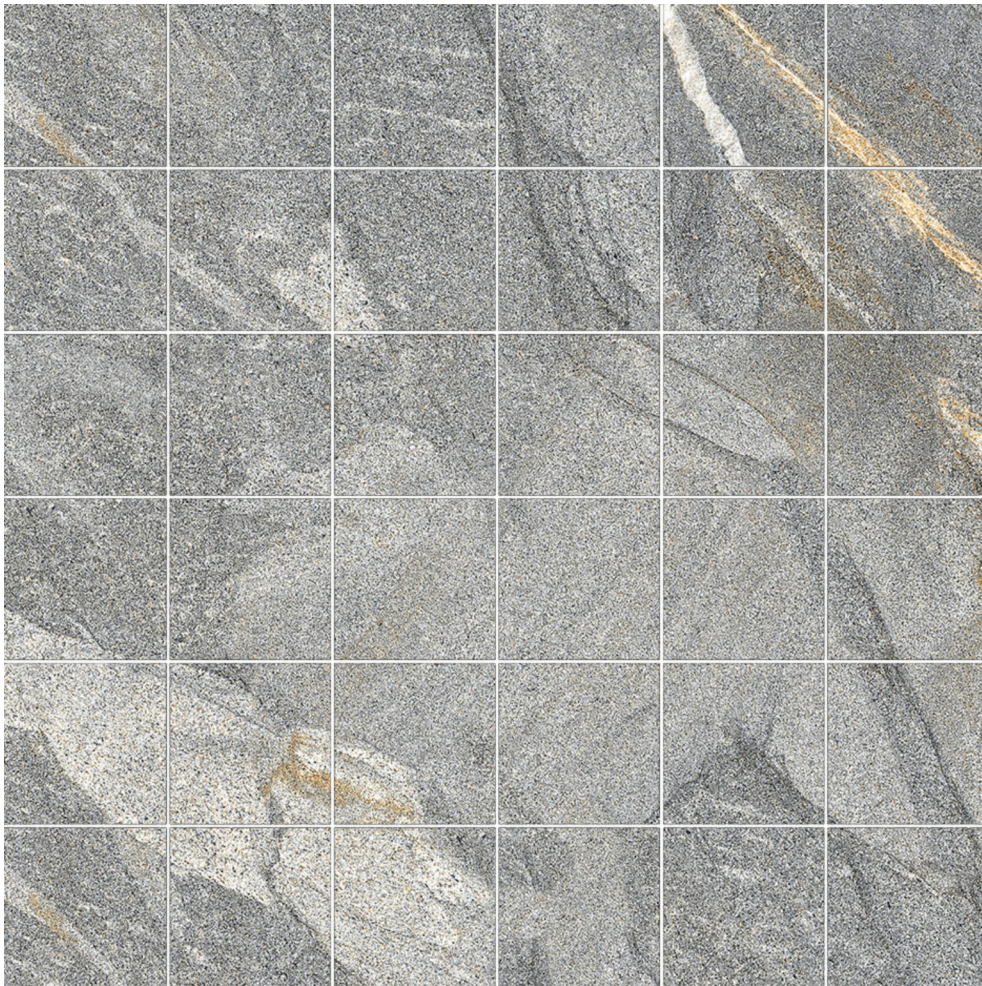

Tiles by Kia

PRODUCT CAPRI GREY 2X2 MOSAIC

Tile | 12"x12" | Porcelain

GRAPHIC VARIETY

TECHNICAL DATA

CODE: QUCJ-GR-M
NAME: Capri Grey 2X2 Mosaic
SIZE: 12"x12"
SERIES: Capri
FINISH: Natural
LOOK: Stone Look
BILLING UNIT: SH
EDGE: Rectified
FAMILY: Tile
FROST RESISTANCE: Yes
MOSAIC CHIP SIZE: 2"x2"
PEI: 4
SHADE VARIATION: V4
STYLE: Contemporary
SUITABLE FOR: Indoor, Outdoor
TYPOLOGY: Porcelain
THICKNESS (APH): 7 mm
TYPE OF PIECE: Mosaic
USE: Floor and Wall