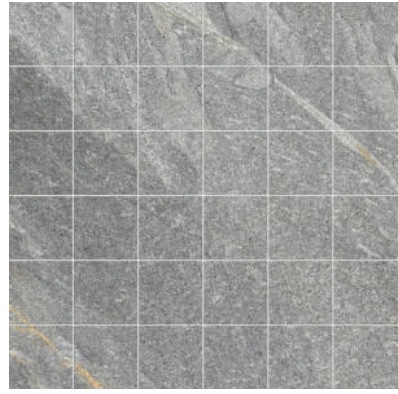

Tiles by Kia

PRODUCT CAPRI GREY 2X2 MOSAIC

Tile | 12"x12" | Porcelain

GRAPHIC VARIETY

TECHNICAL DATA

CODE: QUCJ-GR-M
NAME: Capri Grey 2X2 Mosaic
SIZE: 12"x12"
SERIES: Capri
FINISH: Natural
LOOK: Stone Look
BILLING UNIT: SH
EDGE: Rectified
FAMILY: Tile
FROST RESISTANCE: Yes
MOSAIC CHIP SIZE: 2"x2"
PEI: 4
SHADE VARIATION: V4
STYLE: Contemporary
SUITABLE FOR: Indoor, Outdoor
TYPOLOGY: Porcelain
THICKNESS (APH): 7 mm
TYPE OF PIECE: Mosaic
USE: Floor and Wall