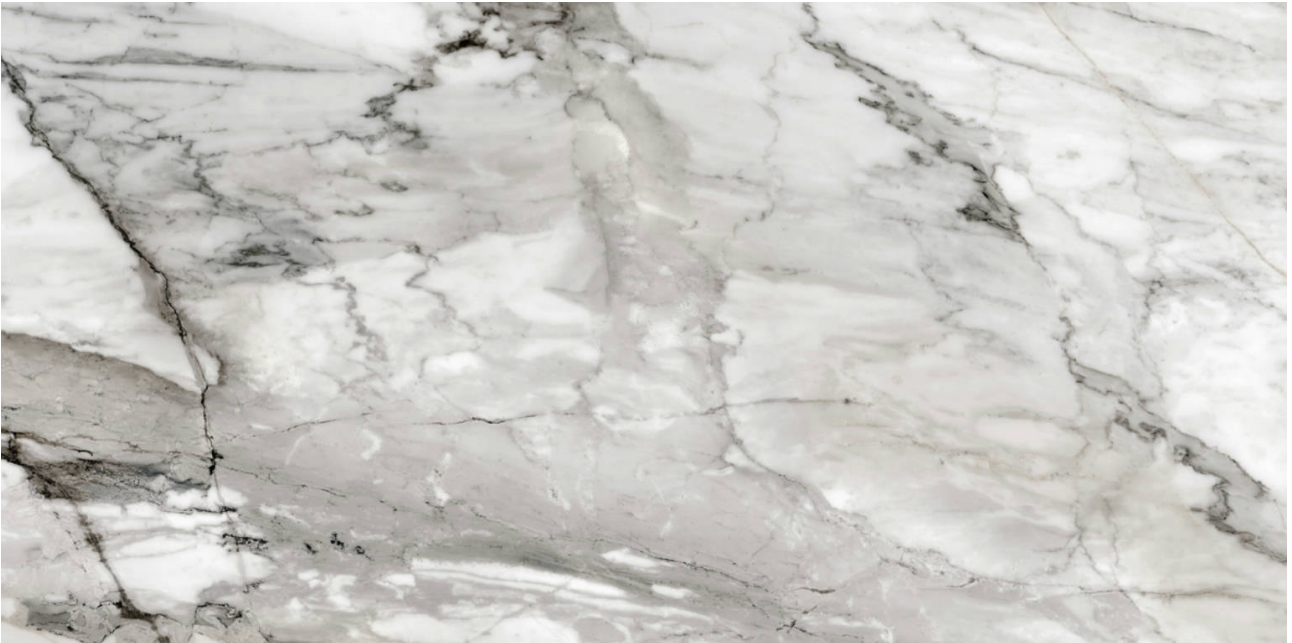

Tiles by Kia

PRODUCT 24X48 POLISHED ALLURE BLUE

Tile | 24"x48" | Porcelain