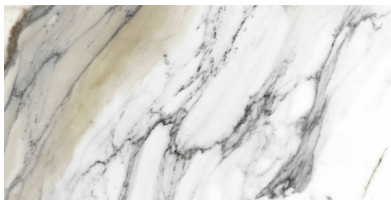

GRAPHIC VARIETY