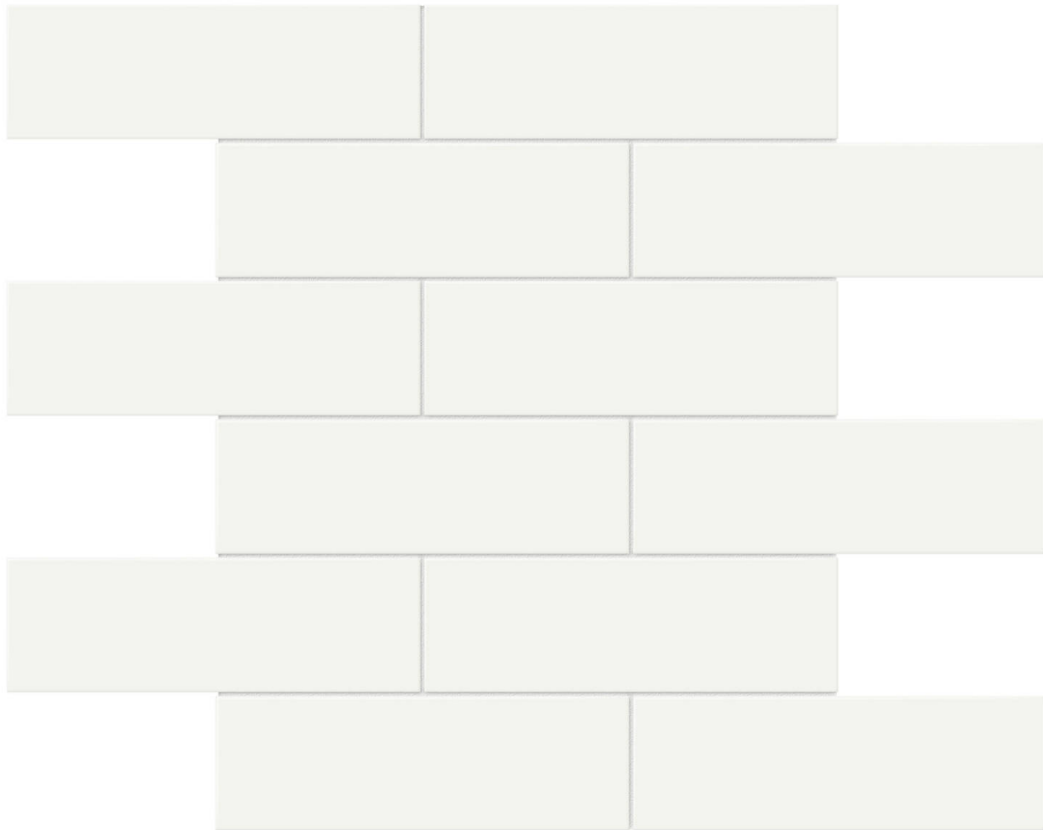

Tiles by Kia

PRODUCT

2X6 WHITE GLOSSY BRICK MOSAIC

Tile | 11.65"x11.73" | Porcelain

TECHNICAL DATA

CODE: QUTR-WH-M12G
NAME: 2x6 White Glossy Brick Mosaic
SIZE: 11.65"x11.73"
SERIES: Traditions
FINISH: Gloss
LOOK: Mono-Color
BILLING UNIT: SF
FAMILY: Tile
FROST RESISTANCE: Yes
MOSAIC CHIP SIZE: 2"x6"
STYLE: Classic
SUITABLE FOR: Backsplash,Indoor
TYPOLOGY: Porcelain
TYPE OF PIECE: Mosaic
USE: Floor and Wall
NOTES: Number Of Rows Per Sheet = 6