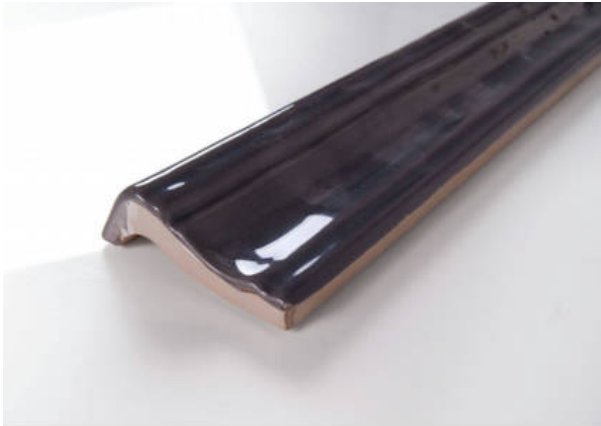

# Tiles by Kia

---

**PRODUCT**  
**2X12 SMOKE CHAIR RAIL**

---

Tile | 2"x12" | Ceramic

### TECHNICAL DATA

CODE: PGPO-SM-WM1  
NAME: 2X12 Smoke Chair Rail  
SIZE: 2"x12"  
SERIES: Poitiers  
FINISH: Gloss  
LOOK: Subway Tile  
BILLING UNIT: PC  
FAMILY: Tile  
STYLE: Traditional  
SUITABLE FOR: Backsplash|Shower|Indoor  
TYPOLOGY: Ceramic  
TYPE OF PIECE: Trim  
USE: Wall only