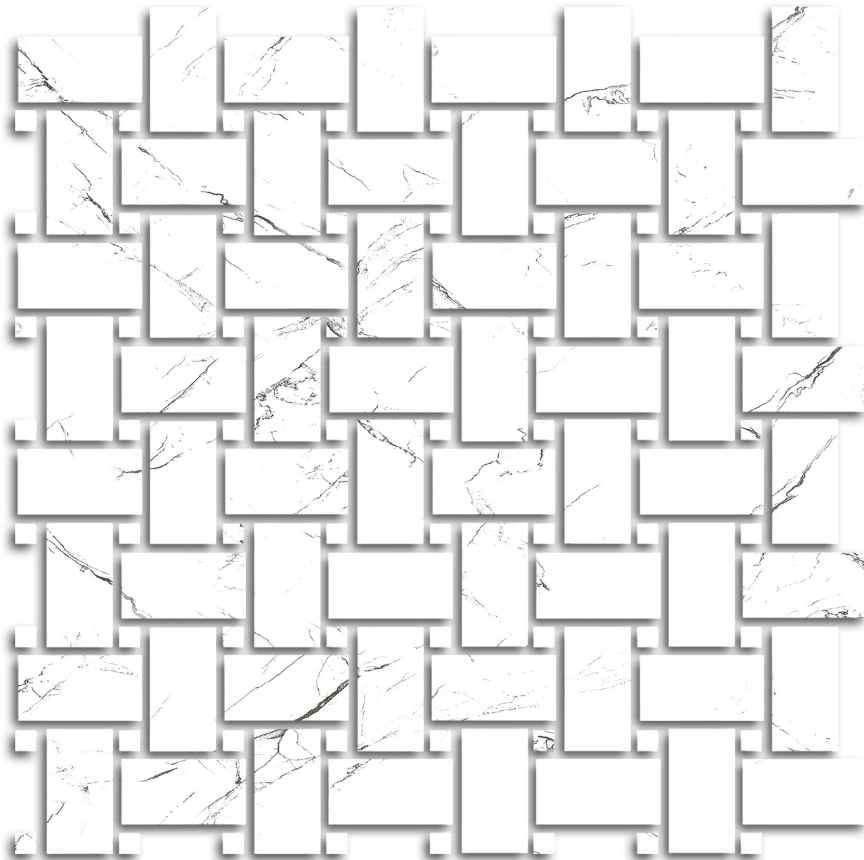

Tiles by Kia

PRODUCT

TREASURE ICE WHITE MARBLE POLISHED BASKETWEAVE MOSAIC

Tile | 12"x12" | Porcelain

TECHNICAL DATA

CODE: QUTS-IC-M3
NAME: Treasure Ice White Marble Polished Basketweave Mosaic
SIZE: 12"x12"
SERIES: Treasure
FINISH: Polished
LOOK: Marble Look
BILLING UNIT: SH
FAMILY: Tile
MOSAIC CHIP SIZE: Mesh-Mounted
SHADE VARIATION: V3
STYLE: Contemporary
SUITABLE FOR: Indoor, Shower, Backsplash
TYPOLOGY: Porcelain
TYPE OF PIECE: Mosaic
USE: Floor and Wall

PACKING

Size	Product type	BOX			PALLET		
		pcs	sqft	lb	boxes	sqft	lb
12"x12"	Mosaic	10					

WARNING The information contained in this packing list is for guidance only, the contents of the packing may vary. Please consult our sales representatives for an exact list.