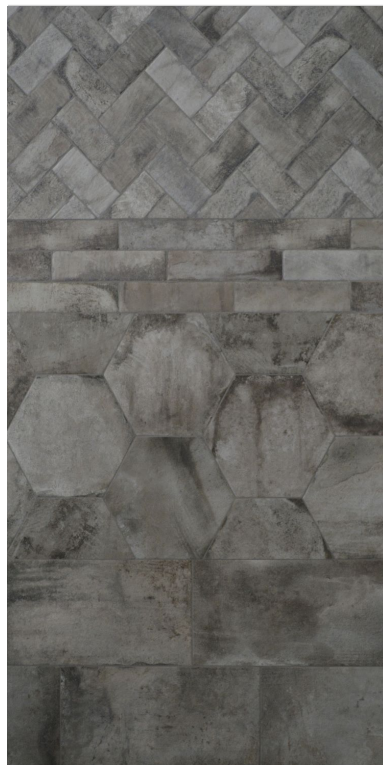

Tiles by Kia

SERIES IBRIK

Terracotta | | Porcelain

PRODUCTS

12X24 Beige
12"x24" | Porcelain

13X16 Grigio Hexagon
14"x16" | Porcelain

13X16 Rosso Hexagon
14"x16" | Porcelain

3X14 Rosso
3"x14" | Porcelain

3X12 Beige Bullnose
3"x12" | Porcelain

3X12 Grigio Bullnose
3"x12" | Porcelain

3X12 Rosso Bullnose
3"x12" | Porcelain

ROOM SCENES

Size	Product type	BOX			PALLET		
		pcs	sqft	lb	boxes	sqft	lb
12"x24"	Field Tile	8	15.5		40		
14"x16"	Field Tile	9	10.08		48		
3"x14"	Field Tile	20	6.48		84		
3"x12"	Bullnose	28					