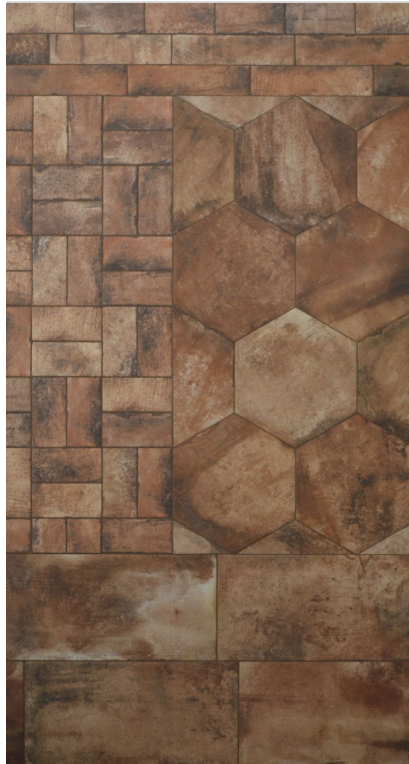

Tiles by Kia

SERIES IBRIK

Terracotta | | Porcelain

PRODUCTS

12X24 Beige
12"x24" | Porcelain

13X16 Grigio Hexagon
14"x16" | Porcelain

13X16 Rosso Hexagon
14"x16" | Porcelain

3X14 Rosso
3"x14" | Porcelain

3X12 Beige Bullnose
3"x12" | Porcelain

3X12 Grigio Bullnose
3"x12" | Porcelain

3X12 Rosso Bullnose
3"x12" | Porcelain

ROOM SCENES

Size	Product type	BOX			PALLET		
		pcs	sqft	lb	boxes	sqft	lb
12"x24"	Field Tile	8	15.5		40		
14"x16"	Field Tile	9	10.08		48		
3"x14"	Field Tile	20	6.48		84		
3"x12"	Bullnose	28					