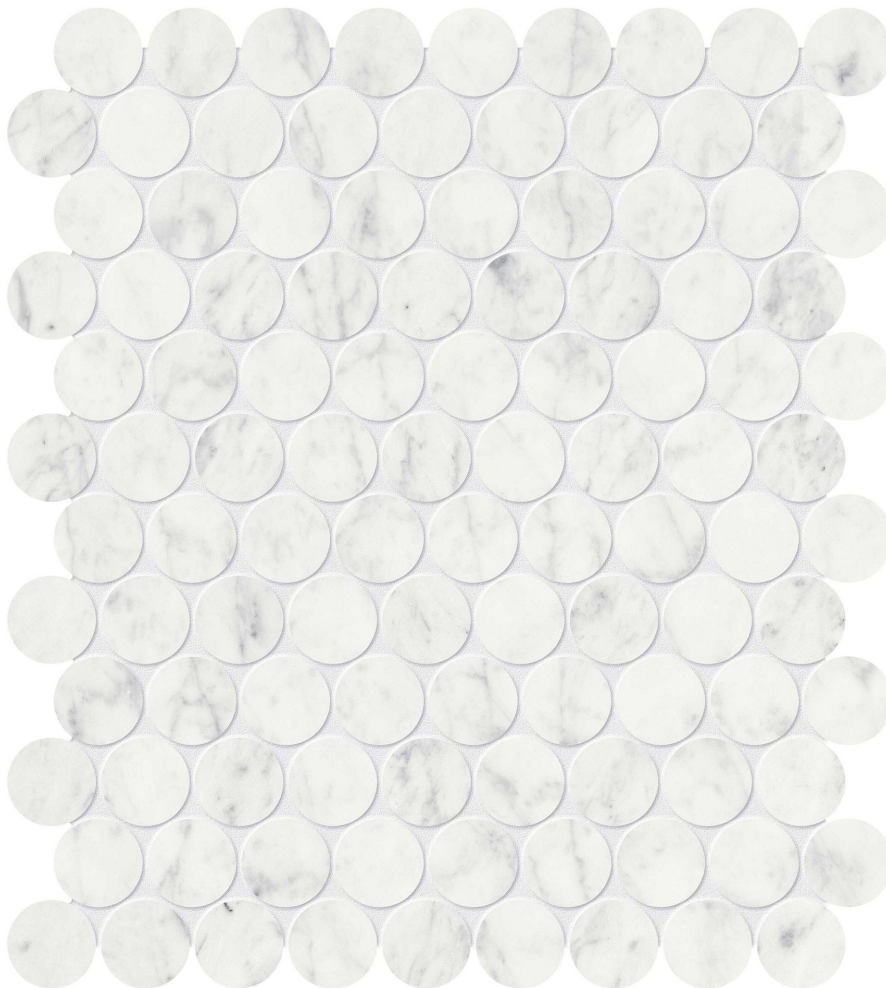

Tiles by Kia

PRODUCT

ETERNA BIANCO 1.25 POLISHED PENNY ROUND MOSAIC

Stone | 10"x14" | Marble

TECHNICAL DATA

CODE: AS5001-02750

NAME: Eterna Bianco 1.25 Polished Penny Round Mosaic

SIZE: 10"x14"

SERIES: Eterna Bianco

FINISH: Polished

BILLING UNIT: SF

FAMILY: Stone

MOSAIC CHIP SIZE: 1.25"x1.25"

SUITABLE FOR: Indoor|Shower

TYPOLOGY: Marble

TYPE OF PIECE: Mosaic