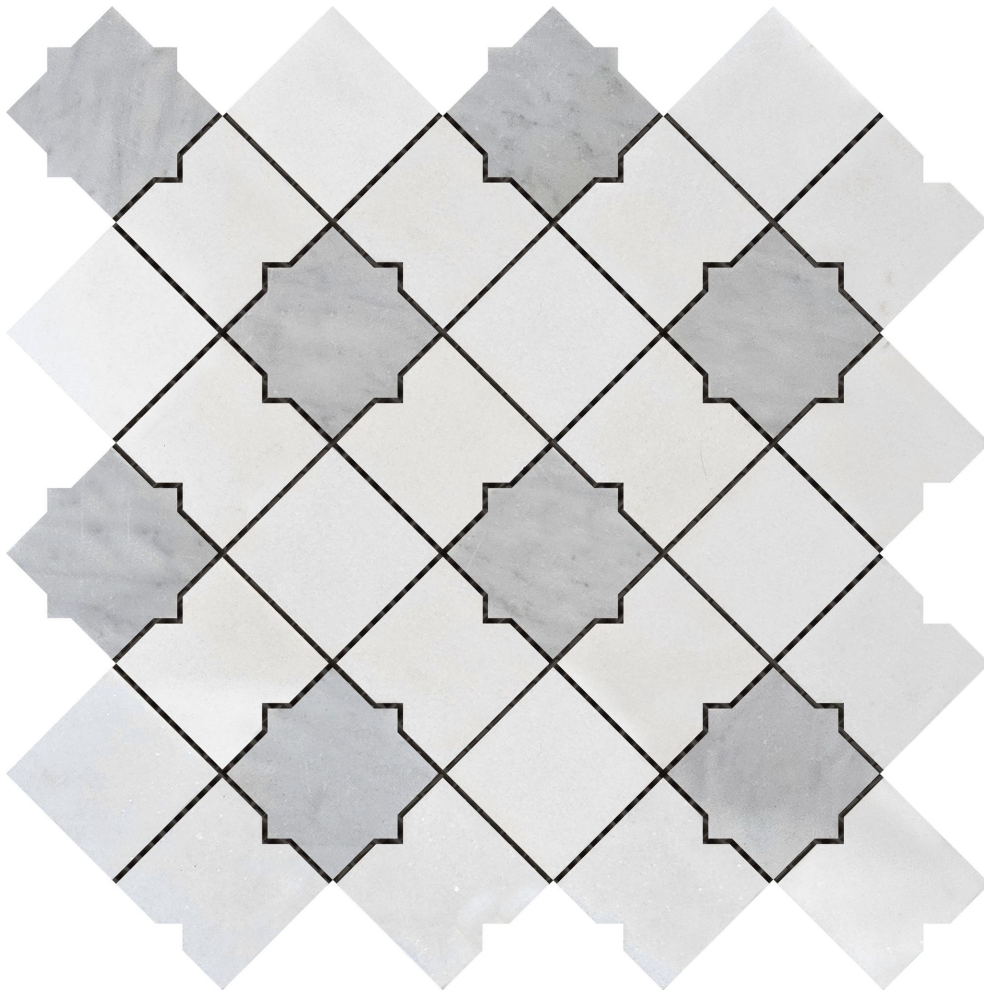

### STAR & SQUARE WHITE & GREY MIX MARBLE

---

Mosaic and Decorative Tile | 11"x11" | Marble

### TECHNICAL DATA

CODE: RVCHAWM193

NAME: Star & Square White & Grey Mix Marble

SIZE: 11"x11"

SERIES: Chelsea Collection

LOOK: Multi-Look Mosaics

BILLING UNIT: SH

FAMILY: Mosaic and Decorative Tile

SUITABLE FOR: Backsplash,Indoor,Outdoor,Shower,Pool

TYPOLOGY: Marble

TYPE OF PIECE: Mosaic

USE: Floor and Wall