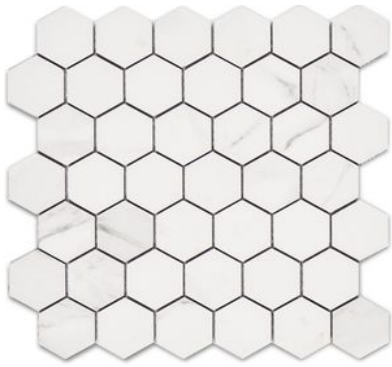

Tiles by Kia

PRODUCT

TREASURE STATUARIO 2X2 POLISHED HEXAGON MOSAIC

Tile | 12"x13" | Porcelain

GRAPHIC VARIETY

ROOM SCENES

TECHNICAL DATA

CODE: QUTS-ST-M2
NAME: Treasure Statuario 2x2 Polished Hexagon Mosaic
SIZE: 12"x13"
SERIES: Treasure
FINISH: Polished
LOOK: Marble Look
BILLING UNIT: SH
FAMILY: Tile
MOSAIC CHIP SIZE: 2"x2"
SHADE VARIATION: V3
STYLE: Contemporary
SUITABLE FOR: Indoor, Shower, Backsplash
TYPOLOGY: Porcelain
TYPE OF PIECE: Mosaic
USE: Floor and Wall