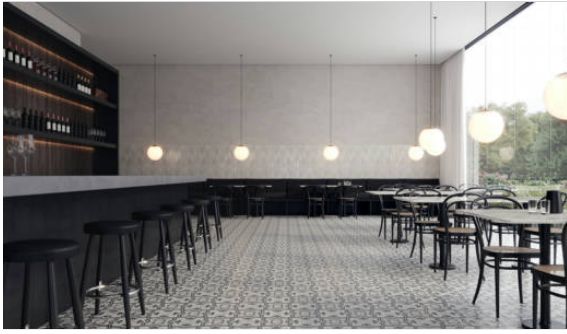

Tiles by Kia

PRODUCT **3X12W IVORY STONE GLOSSY**

Tile | 3"x12" | Glazed Ceramic

ROOM SCENES

TECHNICAL DATA

CODE: QUCH-IS-2
NAME: 3x12W Ivory Stone Glossy
SIZE: 3"x12"
SERIES: Chateau
FINISH: Gloss
LOOK: Hand-crafted
BILLING UNIT: SF
FAMILY: Tile
STYLE: Contemporary
SUITABLE FOR: Backsplash, Indoor
TYPOLOGY: Glazed Ceramic
TYPE OF PIECE: Field Tile
USE: Wall only