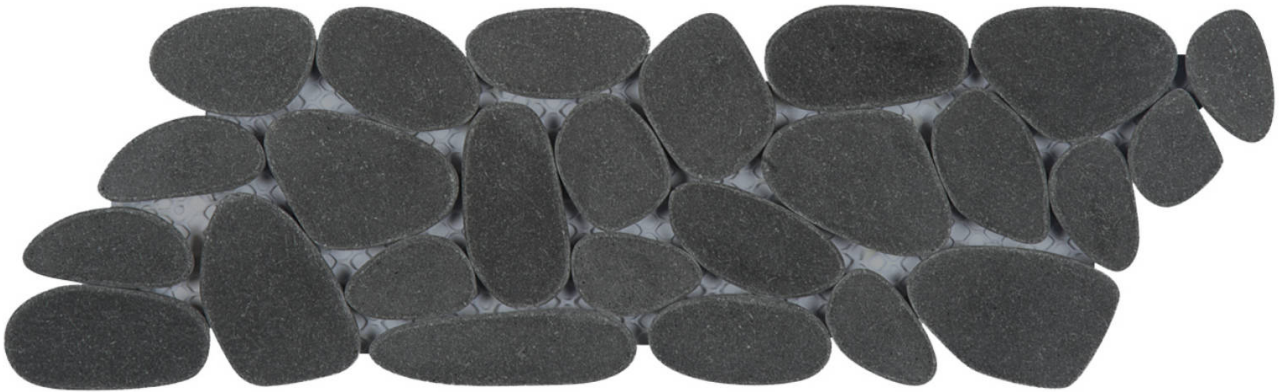

### BLACK SLICED RECONSTITUTED PEBBLE INTERLOCKING MOSAIC

---

Mosaic and Decorative Tile | 4"x12" | Natural Stone

## **TECHNICAL DATA**

CODE: RVCHAWP029B

NAME: Black Sliced Reconstituted Pebble Interlocking Mosaic

SIZE: 4"x12"

SERIES: Chelsea Collection

LOOK: Multi-Look Mosaics

BILLING UNIT: SH

FAMILY: Mosaic and Decorative Tile

SUITABLE FOR: Backsplash, Indoor, Shower

TYPOLOGY: Natural Stone

TYPE OF PIECE: Trim

USE: Wall only

**PACKING**

Size	Product type	BOX			PALLET		
		pcs	sqft	lb	boxes	sqft	lb
4"x12"							

**WARNING** The information contained in this packing list is for guidance only, the contents of the packing may vary. Please consult our sales representatives for an exact list.