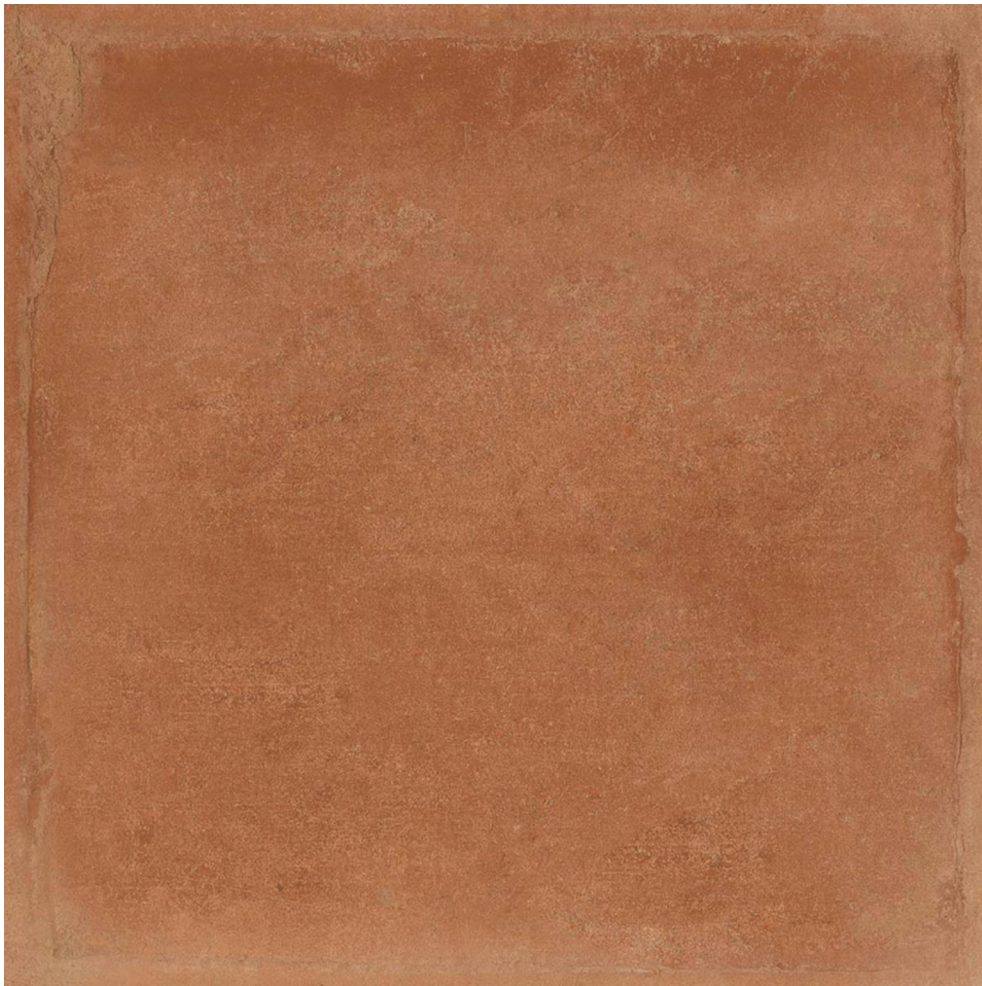

Tiles by Kia

PRODUCT SUMMERVILLE COTTO 8X8F

Tile | 8"x8" | Glazed Porcelain

GRAPHIC VARIETY

ROOM SCENES

TECHNICAL DATA

CODE: QUCR-SU-1
NAME: Summerville Cotto 8x8F
SIZE: 8"x8"
SERIES: Charleston
FINISH: Matt
LOOK: Terracotta
BREAKING STRENGTH (APH): SAFE 1300 N
BILLING UNIT: SF
CHEMICAL RESISTANCE (APH): Not Affected
DCOF (APH): >0.89
FAMILY: Tile
FROST RESISTANCE: Yes
PEI: 4
SHADE VARIATION: V1
STAIN RESISTANCE (APH): Not Affected
STYLE: Contemporary
SUITABLE FOR: Backsplash|Indoor|Shower
TYPOLOGY: Glazed Porcelain
THICKNESS (APH): 9.5
TYPE OF PIECE: Field Tile
USE: Floor and Wall
WATER ABSORPTION (APH): <=0.5%