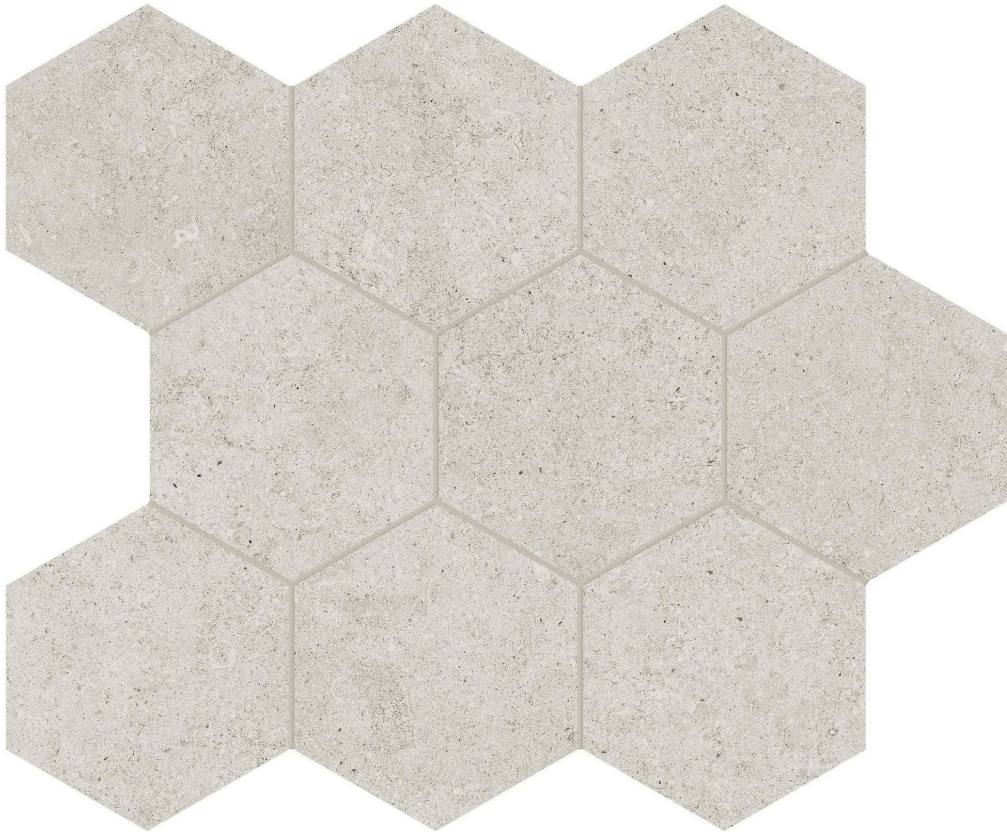

# Tiles by Kia

---

### LITHOFORM 4\ " HEX CROSSCUT DUNES

---

Tile | 10.5"x12" | Porcelain

## TECHNICAL DATA

CODE: AC8510-00310

NAME: Lithoform 4" Hex Crosscut Dunes

SIZE: 10.5"x12"

SERIES: Lithoform

FINISH: Organic Matte

LOOK: Stone Look

EDGE: Rectified