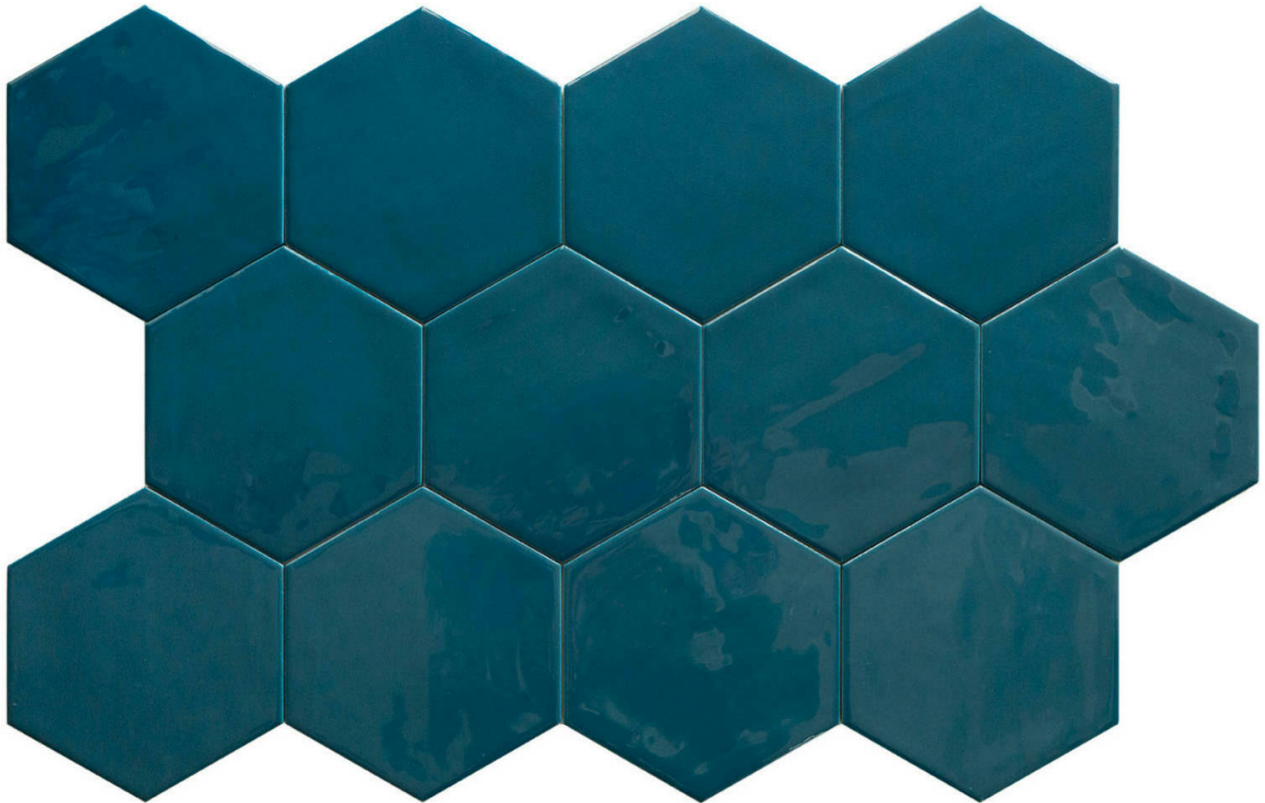

Tiles by Kia

PRODUCT

RONDA 5.5X6.3" NAVY BLUE HEXAGON

Tile | 5.5"x6.3" | Porcelain

TECHNICAL DATA

CODE: QURN-NA-1
NAME: Ronda 5.5X6.3" Navy Blue Hexagon
SIZE: 5.5"x6.3"
SERIES: Ronda
FINISH: Gloss
LOOK: Hand-crafted
BILLING UNIT: SF
FAMILY: Tile
FROST RESISTANCE: Yes
PEI: 3
SHADE VARIATION: V1
STYLE: Traditional
SUITABLE FOR: Backsplash|Indoor|Outdoor|Pool|Shower
TYPOLOGY: Porcelain
TYPE OF PIECE: Field Tile
USE: Floor and Wall