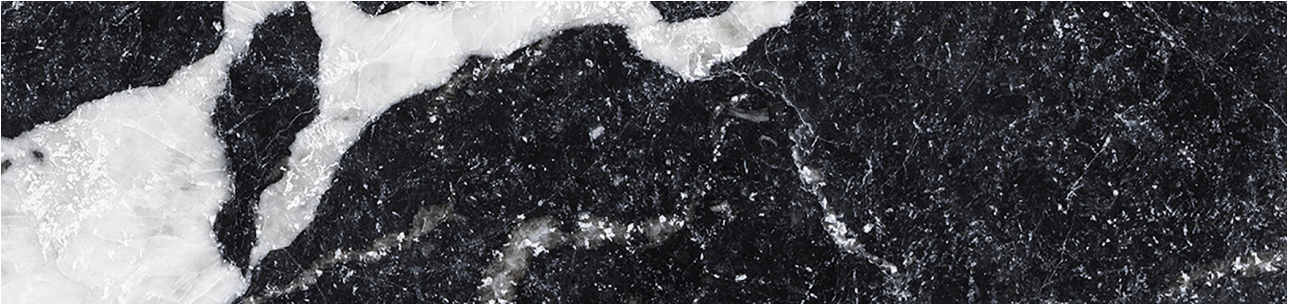

Tiles by Kia

PRODUCT OBSESSION 2.5X10 NERO

Tile | 2.5"x10" | Glazed Porcelain

GRAPHIC VARIETY

ROOM SCENES

TECHNICAL DATA

CODE: QUOB-NE-1
NAME: Obsession 2.5x10 Nero
SIZE: 2.5"x10"
SERIES: Obsession
FINISH: Matt
LOOK: Marble Look
BREAKING STRENGTH (APH): ≥ 1300 N
BILLING UNIT: SF
CHEMICAL RESISTANCE (APH): GA GLA GHA
DCOF (APH): > 0.42
STATUS: Coming soon
FAMILY: Tile
FROST RESISTANCE: Yes
MOHS (APH): 6
PEI: 3
R VALUE (APH): R9
SHADE VARIATION: V1
STAIN RESISTANCE (APH): 5
STYLE: Classic
SUITABLE FOR: Backsplash|Indoor|Shower
TYPOLOGY: Glazed Porcelain
THICKNESS (APH): 9 mm
TYPE OF PIECE: Field Tile
USE: Floor and Wall
WATER ABSORPTION (APH): $\leq 0.5\%$
NOTES: 1 square metre of graphic variations