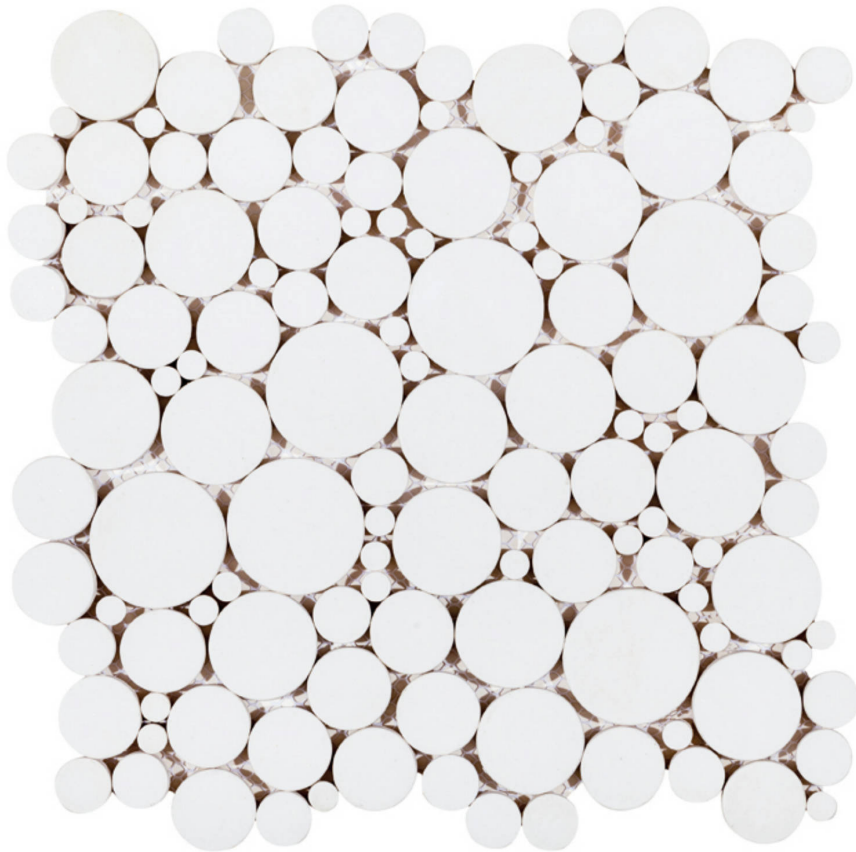

### WHITE RECONSTITUTED ROUND INTERLOCKING MOSAIC

---

Mosaic and Decorative Tile | 12"x12" | Natural Stone

### TECHNICAL DATA

CODE: RVCHAWP010

NAME: White Reconstituted Round Interlocking Mosaic

SIZE: 12"x12"

SERIES: Chelsea Collection

LOOK: Multi-Look Mosaics

BILLING UNIT: SH

FAMILY: Mosaic and Decorative Tile

SUITABLE FOR: Backsplash, Indoor

TYPOLOGY: Natural Stone

TYPE OF PIECE: Mosaic

USE: Floor and Wall