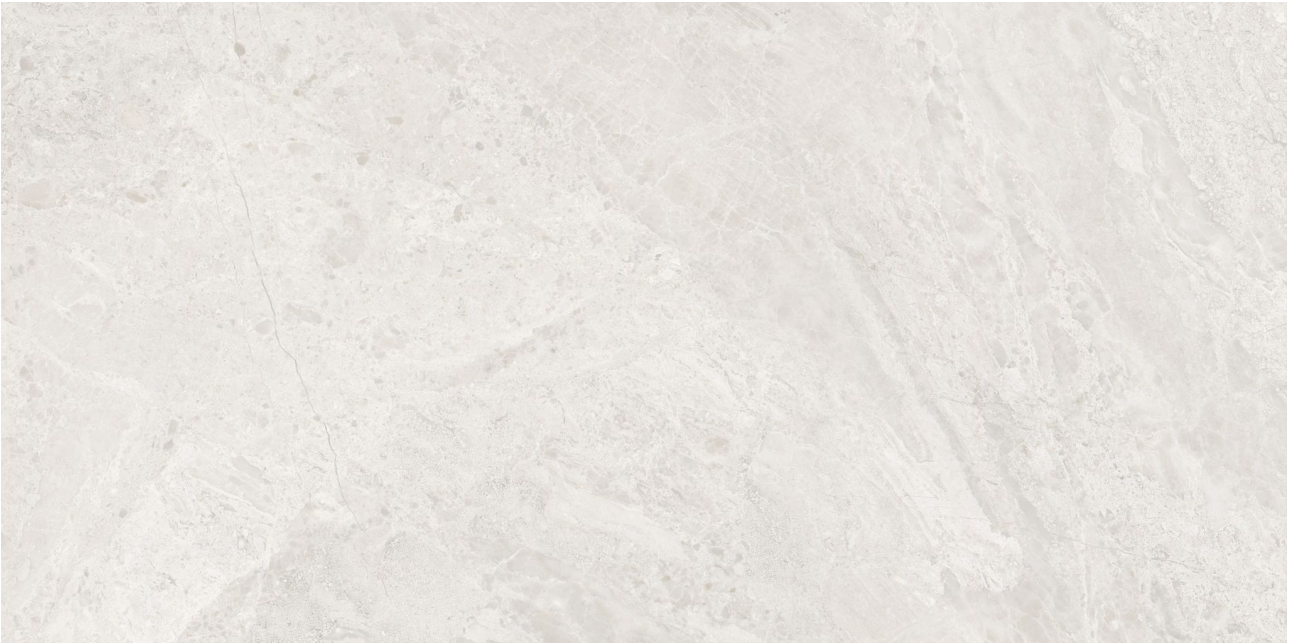

Tiles by Kia

PRODUCT FLORENCE 12X24F IVORY MATTE

Tile | 12"x24" | Glazed Porcelain

GRAPHIC VARIETY

TECHNICAL DATA

CODE: QUFC-IV-2
NAME: Florence 12X24F Ivory Matte
SIZE: 12"x24"
SERIES: Florence
FINISH: Matt
LOOK: Marble Look
BREAKING STRENGTH (APH): >350 - >1600
BILLING UNIT: SF
CHEMICAL RESISTANCE (APH): CLASS A
DCOF (APH): MATTE ≥ 0.60
FAMILY: Tile
FROST RESISTANCE: Yes
PEI: 4
R VALUE (APH): MATTE R10
SHADE VARIATION: V3
STAIN RESISTANCE (APH): CLASS A & 5
STYLE: Contemporary
SUITABLE FOR: Indoor, Outdoor, Pool, Backsplash, Shower
TYPOLOGY: Glazed Porcelain
THICKNESS (APH): 8.4 mm
TYPE OF PIECE: Field Tile
USE: Floor and Wall
WATER ABSORPTION (APH): $\leq 0.5\%$