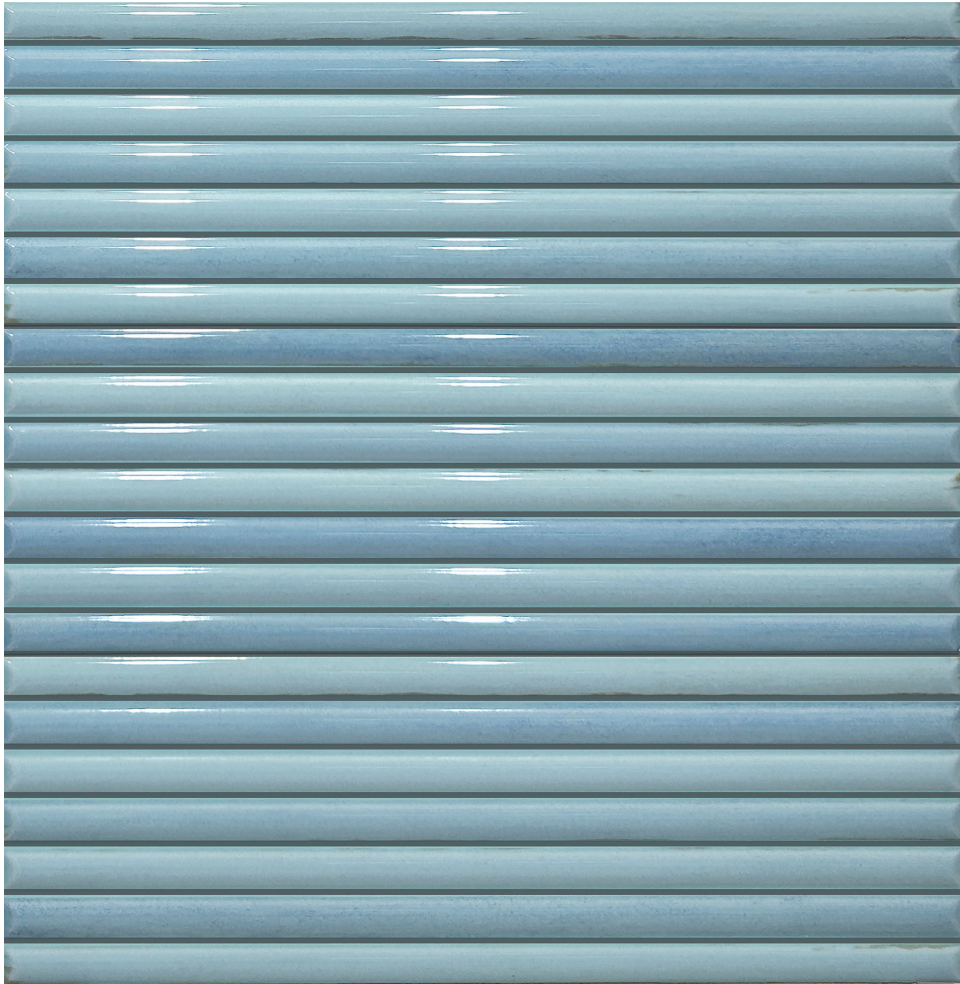

Tiles by Kia

PRODUCT SAUSALITO 5X13 SKY

Tile | 5"x13" | Glazed Ceramic

ROOM SCENES

TECHNICAL DATA

CODE: QUSL-SK-W1

NAME: Sausalito 5X13 Sky

SIZE: 5"x13"

SERIES: Sausalito

FINISH: Gloss

LOOK: Relieves

STATUS: Coming Soon

FAMILY: Tile

STYLE: Contemporary

SUITABLE FOR: Indoor|Shower

TYPOLOGY: Glazed Ceramic

TYPE OF PIECE: Field Tile

USE: Wall only

PACKING

Size	Product type	BOX			PALLET		
		pcs	sqft	lb	boxes	sqft	lb
5"x13"	Field Tile	22	10.23	46171	75	767.25	2245

WARNING The information contained in this packing list is for guidance only, the contents of the packing may vary. Please consult our sales representatives for an exact list.