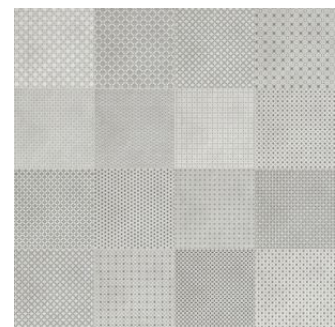

Tiles by Kia

SERIES TAPESTRI

Multi-Look Mosaics | Stone Look | | Pressed Glazed Porcelain

Modern geometric compositions with sophistication and enduring style.

PRODUCTS

Tapestri 8.5 Cashmere Blend Hexagon
8.5"x10" | Pressed Glazed Porcelain

Tapestri 8.5 Cashmere Hexagon
8.5"x10" | Pressed Glazed Porcelain

Tapestri 8.5 Denim Blend Hexagon
8.5"x10" | Pressed Glazed Porcelain

Tapestri 8.5 Grey Denim Hexagon
8.5"x10" | Pressed Glazed Porcelain

Tapestri 8.5 Silk Blend Hexagon
8.5"x10" | Pressed Glazed Porcelain

Tapestri 8.5 Silk Hexagon
8.5"x10" | Pressed Glazed Porcelain

Tapestri 8.5 Wool Blend Hexagon
8.5"x10" | Pressed Glazed Porcelain

Tapestri 8.5 Wool Hexagon
8.5"x10" | Pressed Glazed Porcelain

Tapestri 8x8 Cashmere Blend
8"x8" | Pressed Glazed Porcelain

Tapestri 8x8 Denim Blend
8"x8" | Pressed Glazed Porcelain

Tapestri 8x8 Silk Blend
8"x8" | Pressed Glazed Porcelain

Tapestri 8x8 Wool Blend
8"x8" | Pressed Glazed Porcelain