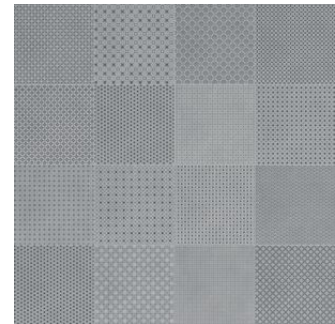

Tiles by Kia

SERIES TAPESTRI

Multi-Look Mosaics | Stone Look | | Pressed Glazed Porcelain

Modern geometric compositions with sophistication and enduring style.

PRODUCTS

Tapestri 8.5 Cashmere Blend Hexagon
8.5"x10" | Pressed Glazed Porcelain

Tapestri 8.5 Cashmere Hexagon
8.5"x10" | Pressed Glazed Porcelain

Tapestri 8.5 Denim Blend Hexagon
8.5"x10" | Pressed Glazed Porcelain

Tapestri 8.5 Grey Denim Hexagon
8.5"x10" | Pressed Glazed Porcelain

Tapestri 8.5 Silk Blend Hexagon
8.5"x10" | Pressed Glazed Porcelain

Tapestri 8.5 Silk Hexagon
8.5"x10" | Pressed Glazed Porcelain

Tapestri 8.5 Wool Blend Hexagon
8.5"x10" | Pressed Glazed Porcelain

Tapestri 8.5 Wool Hexagon
8.5"x10" | Pressed Glazed Porcelain

Tapestri 8x8 Cashmere Blend
8"x8" | Pressed Glazed Porcelain

Tapestri 8x8 Denim Blend
8"x8" | Pressed Glazed Porcelain

Tapestri 8x8 Silk Blend
8"x8" | Pressed Glazed Porcelain

Tapestri 8x8 Wool Blend
8"x8" | Pressed Glazed Porcelain