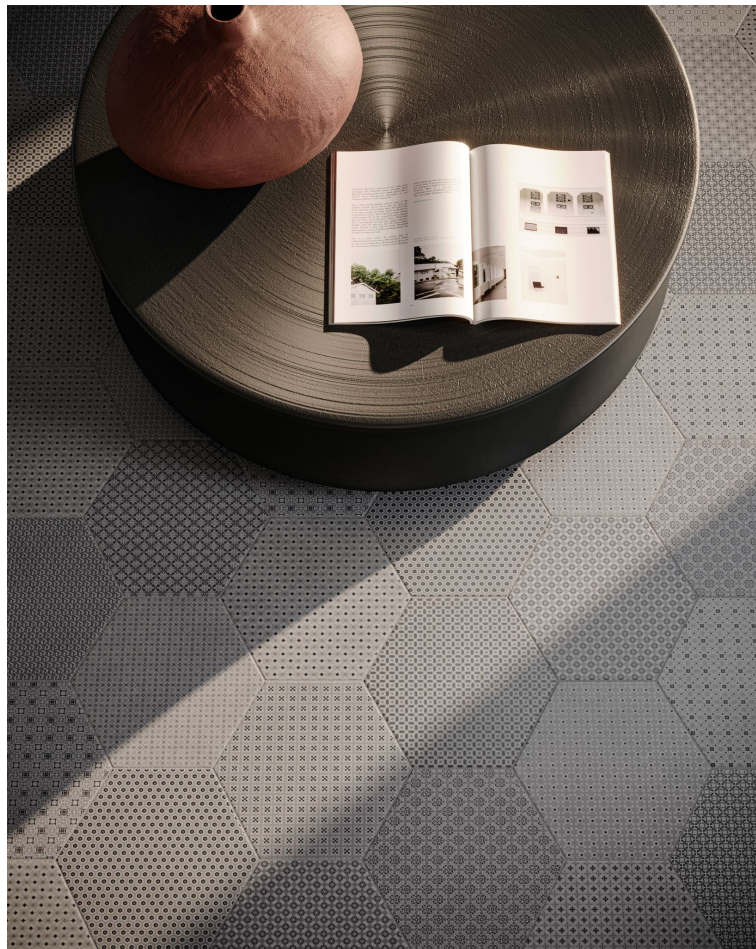

Tiles by Kia

SERIES TAPESTRI

Multi-Look Mosaics | Stone Look | | Pressed Glazed Porcelain

Modern geometric compositions with sophistication and enduring style.

PRODUCTS

Tapestri 8.5 Cashmere Blend Hexagon
8.5"x10" | Pressed Glazed Porcelain

Tapestri 8.5 Cashmere Hexagon
8.5"x10" | Pressed Glazed Porcelain

Tapestri 8.5 Denim Blend Hexagon
8.5"x10" | Pressed Glazed Porcelain

Tapestri 8.5 Grey Denim Hexagon
8.5"x10" | Pressed Glazed Porcelain