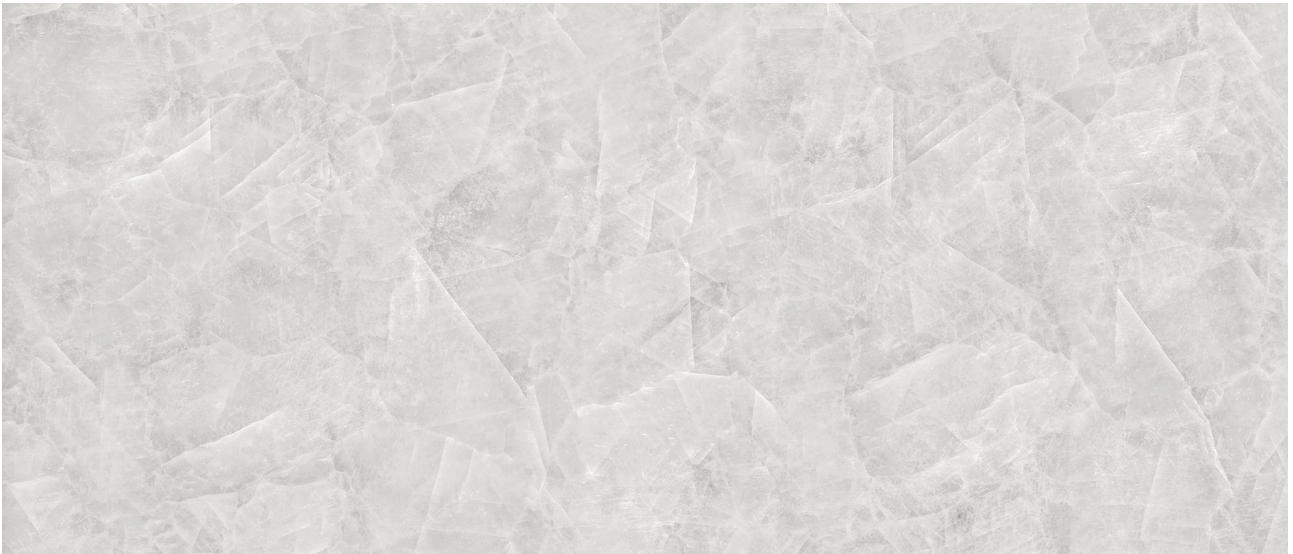

Tiles by Kia

PRODUCT

ROYAL STONEWORKS 48X110 CRYSTAL LUXE HONED

Tile | 48"x110" | Sintered Slab

TECHNICAL DATA

CODE: QUSW-CL-2H

NAME: Royal Stoneworks 48X110 Crystal Luxe Honed

SIZE: 48"x110"

SERIES: Royal Stoneworks

FINISH: Honed

LOOK: Stone Look

EDGE: Rectified

FAMILY: Tile

FROST RESISTANCE: Yes

SHADE VARIATION: V2

SPECIAL ORDER: Special Order

STYLE: Contemporary

SUITABLE FOR: Indoor|Shower

TPOLOGY: Sintered Slab

TYPE OF PIECE: Field Tile

USE: Floor and Wall

NOTES: This product is special order and cannot be cancelled, returned, or refunded.

PACKING