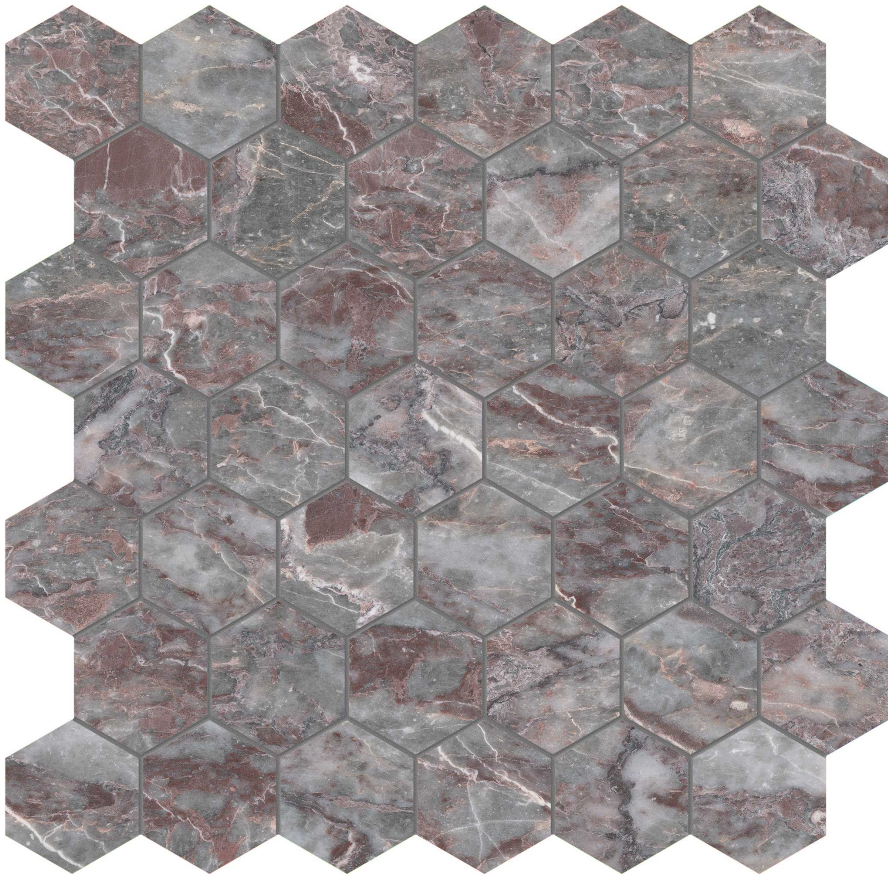

Tiles by Kia

PRODUCT

SERENO BURGUNDY 2 HEXAGON MOSAIC

Stone | 12"x12" | Marble

TECHNICAL DATA

CODE: AS5001-03110

NAME: Sereno Burgundy 2 Hexagon Mosaic

SIZE: 12"x12"

SERIES: Sereno Burgundy

FINISH: Honed

BILLING UNIT: SF

FAMILY: Stone

MOSAIC CHIP SIZE: 2"x2"

SUITABLE FOR: Indoor|Shower

TYPOLOGY: Marble

TYPE OF PIECE: Mosaic

USE: Floor and Wall

NOTES: Sheet size shown is approximate. Actual dimensions refer to individual mosaic chips.

PACKING

Size	Product type	BOX			PALLET		
		pcs	sqft	lb	boxes	sqft	lb
12"x12"	Mosaic	5	4.95	26.345		49.5	