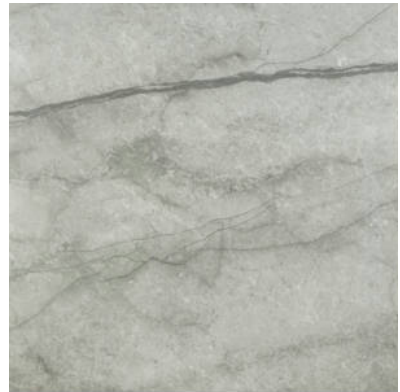

Tiles by Kia

PRODUCT ROMA ARGENTO HONED 24X24

Tile | 24"x24" | Glazed Porcelain

GRAPHIC VARIETY

TECHNICAL DATA

CODE: QULX-RO-3H
NAME: Roma Argento Honed 24X24
SIZE: 24"x24"
SERIES: Luxury
FINISH: Matt
LOOK: Marble Look
BILLING UNIT: SF
EDGE: Rectified
FAMILY: Tile
FROST RESISTANCE: Yes
PEI: 4
STYLE: Contemporary
SUITABLE FOR: Indoor, Shower
TYPOLOGY: Glazed Porcelain
TYPE OF PIECE: Field Tile
USE: Floor and Wall