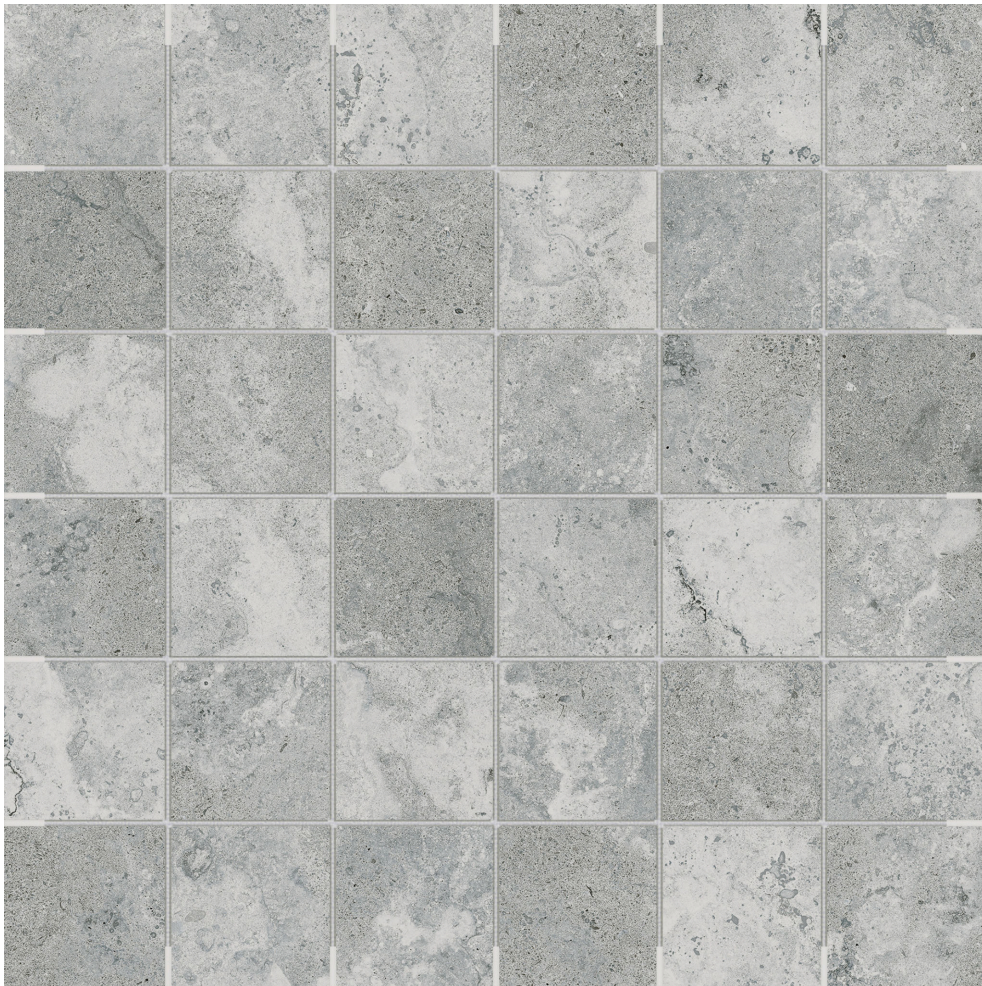

Tiles by Kia

PRODUCT

VENETA 2X2 ARGENTO

Tile | 12"x12" | Glazed Porcelain

TECHNICAL DATA

CODE: AC4501-02980

NAME: Veneta 2x2 Argento

SIZE: 12"x12"

SERIES: Veneta

FINISH: Matte

LOOK: Stone Look

BREAKING STRENGTH (APH): $\geq 300 \geq 1300$

CHEMICAL RESISTANCE (APH): CLASS A

DCOF (APH): ≥ 0.65

FAMILY: Tile

FROST RESISTANCE: Yes

SHADE VARIATION: V3

SPECIAL ORDER: Special Order

SUITABLE FOR: Indoor| Outdoor

TPOLOGY: Glazed Porcelain

THICKNESS (APH): 8.5mm

TYPE OF PIECE: Mosaic

USE: Floor and Wall

WATER ABSORPTION (APH): $< 0.5\%$