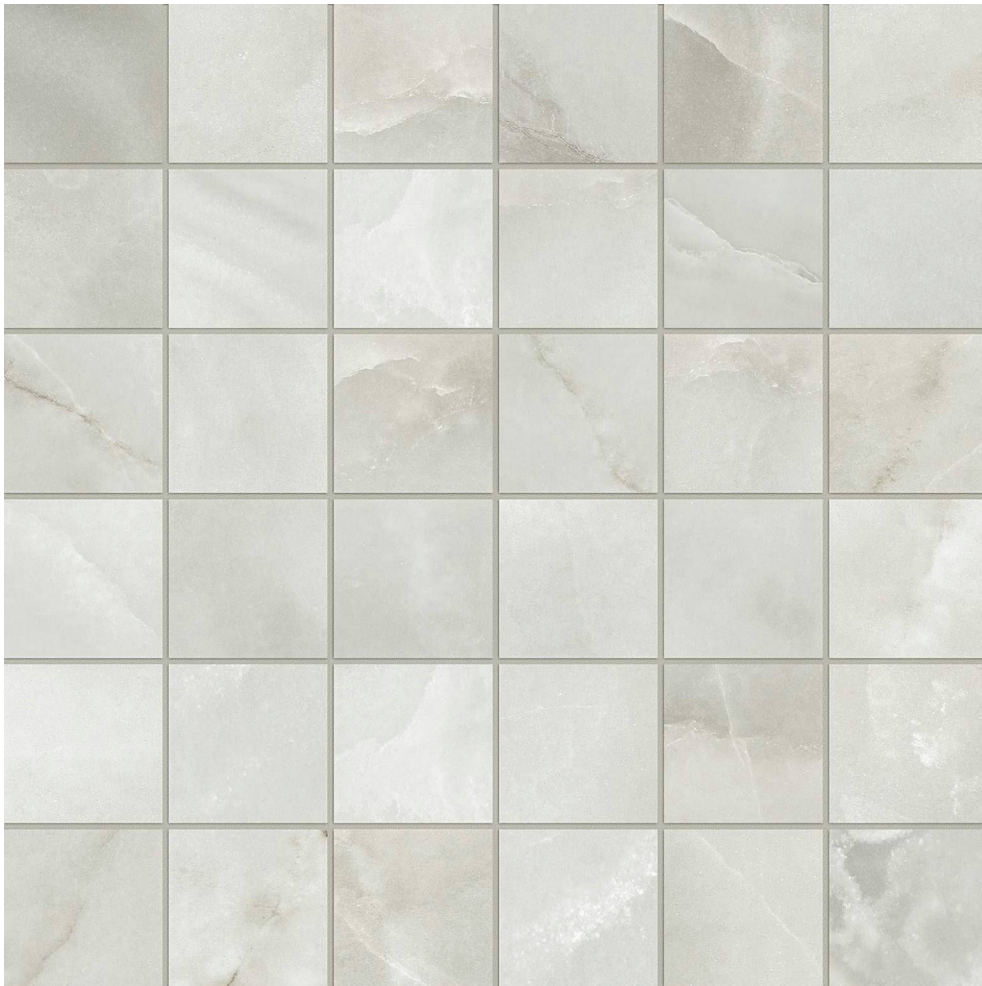

Tiles by Kia

PRODUCT SORRENTO ONYX HONED 2X2 MOSAIC

Tile | 12"x12" | Glazed Porcelain

TECHNICAL DATA

CODE: QULX-SO-M3HN
NAME: Sorrento Onyx Honed 2X2 Mosaic
SIZE: 12"x12"
SERIES: Luxury
FINISH: Matt
LOOK: Marble Look
BILLING UNIT: SF
EDGE: Rectified
FAMILY: Tile
MOSAIC CHIP SIZE: 2"x2"
STYLE: Contemporary
SUITABLE FOR: Backsplash|Indoor|Shower
TYPOLOGY: Glazed Porcelain
TYPE OF PIECE: Mosaic
USE: Floor and Wall