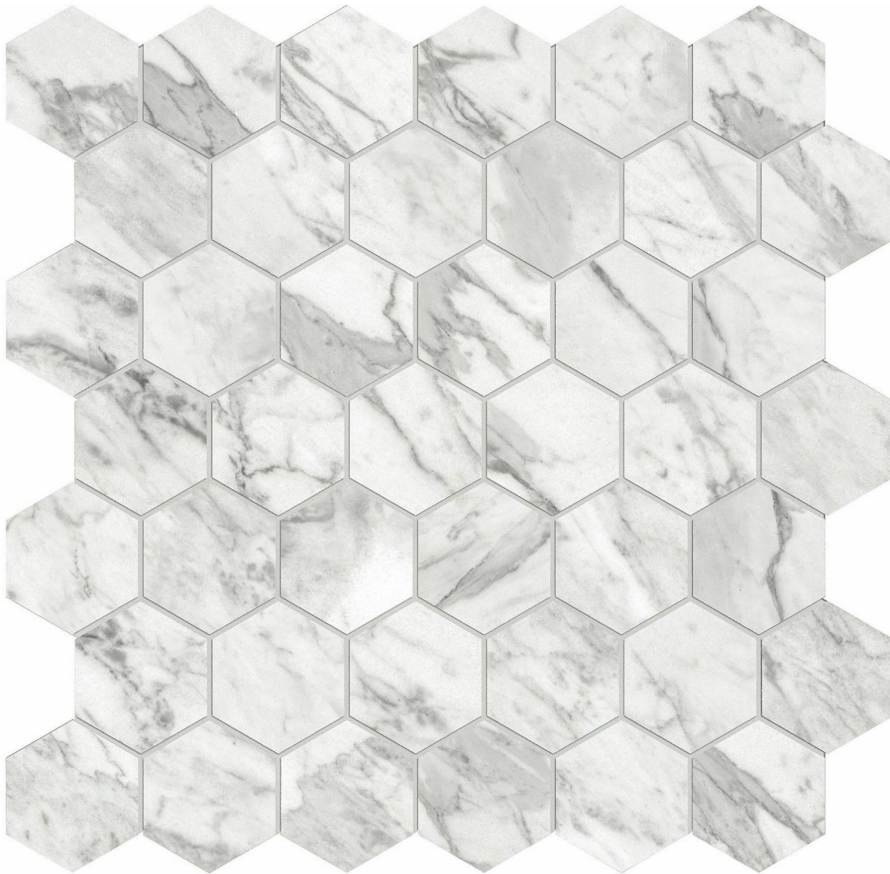

Tiles by Kia

PRODUCT MILANO STATUARIO POLISHED 2

Tile | 12"x13" | Glazed Porcelain

GRAPHIC VARIETY

TECHNICAL DATA

CODE: QULX-MI-M2PN
NAME: Milano Statuario Polished 2
SIZE: 12"x13"
SERIES: Luxury
FINISH: Polished
LOOK: Marble Look
BILLING UNIT: SF
EDGE: Rectified
FAMILY: Tile
STYLE: Contemporary
SUITABLE FOR: Backsplash|Indoor|Shower
TYPOLOGY: Glazed Porcelain
TYPE OF PIECE: Mosaic
USE: Floor and Wall