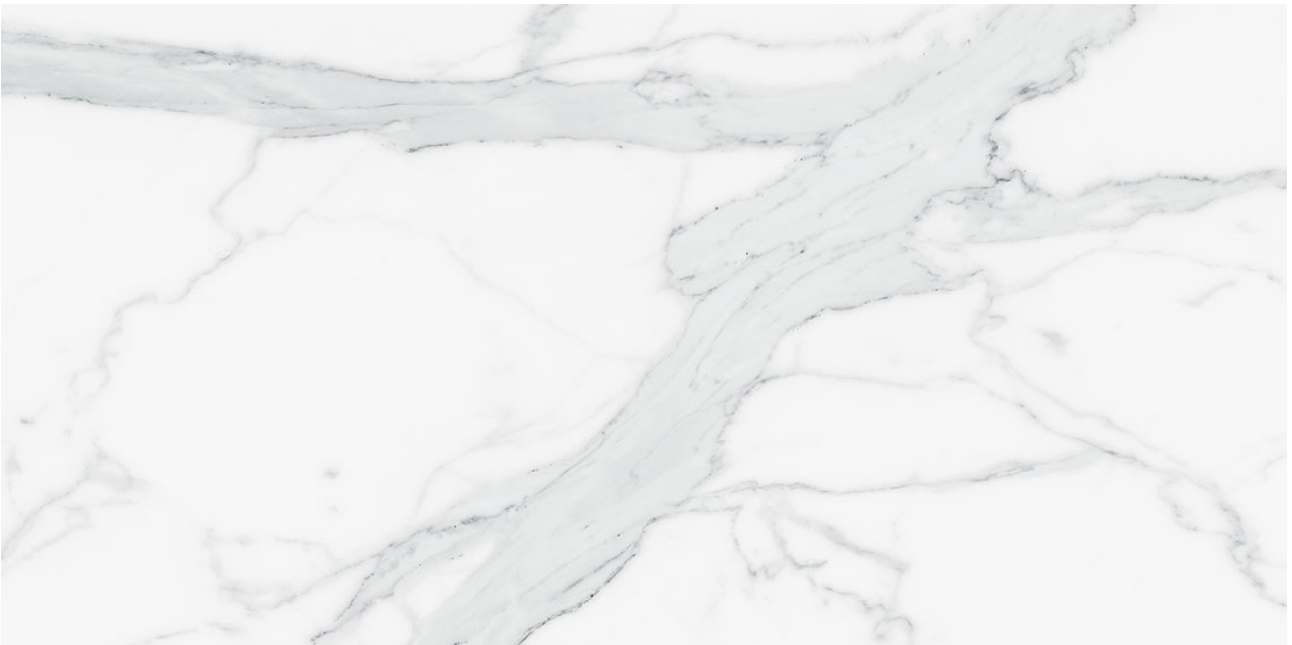

Tiles by Kia

PRODUCT

ROYAL STONWORKS 24X48 GRANDVEIN WHITE HONED

Tile | 24"x48" | Porcelain

ROOM SCENES

TECHNICAL DATA

CODE: QUSW-GV-6H

NAME: Royal Stoneworks 24X48 Grandvein White Honed

SIZE: 24"x48"

SERIES: Royal Stoneworks

FINISH: Honed

LOOK: Stone Look

EDGE: Rectified

FAMILY: Tile

FROST RESISTANCE: Yes

SHADE VARIATION: V3

SPECIAL ORDER: Special Order

STYLE: Contemporary

SUITABLE FOR: Indoor|Shower

TPOLOGY: Porcelain

TYPE OF PIECE: Field Tile

USE: Floor and Wall

NOTES: This product is special order and cannot be cancelled, returned, or refunded.