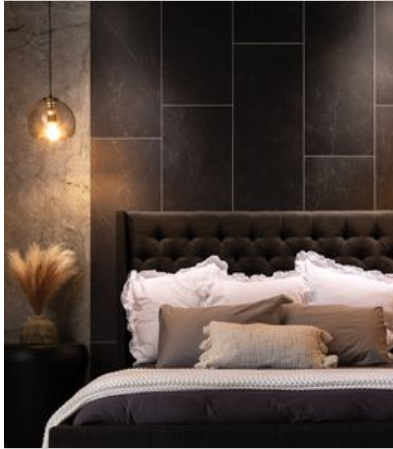

Tiles by Kia

PRODUCT

ETNA MATTE WALL PANEL 48X120

Waterproof Walls | 48"x120" | SPC

GRAPHIC VARIETY

ROOM SCENES

TECHNICAL DATA

CODE: LC830M02
NAME: Etna Matte Wall Panel 48x120
SIZE: 48"x120"
SERIES: Etna Matte Wall
FINISH: Matt
LOOK: Stone Look
BILLING UNIT: EA
CLICK SYSTEM: Lico Fast Click
COMMERCIAL WARRANTY: 10 Year
EDGE: Beveled Edge
FAMILY: Waterproof Walls
STYLE: Contemporary
SUITABLE FOR: Shower|Indoor
TYPOLOGY: SPC
TYPE OF PIECE: Panel
TYPOLOGY: Iconic Large Format Shower
TOTAL THICKNESS: 5.0 mm
USE: Wall only
WEAR LAYER: UV Cured Lacquer