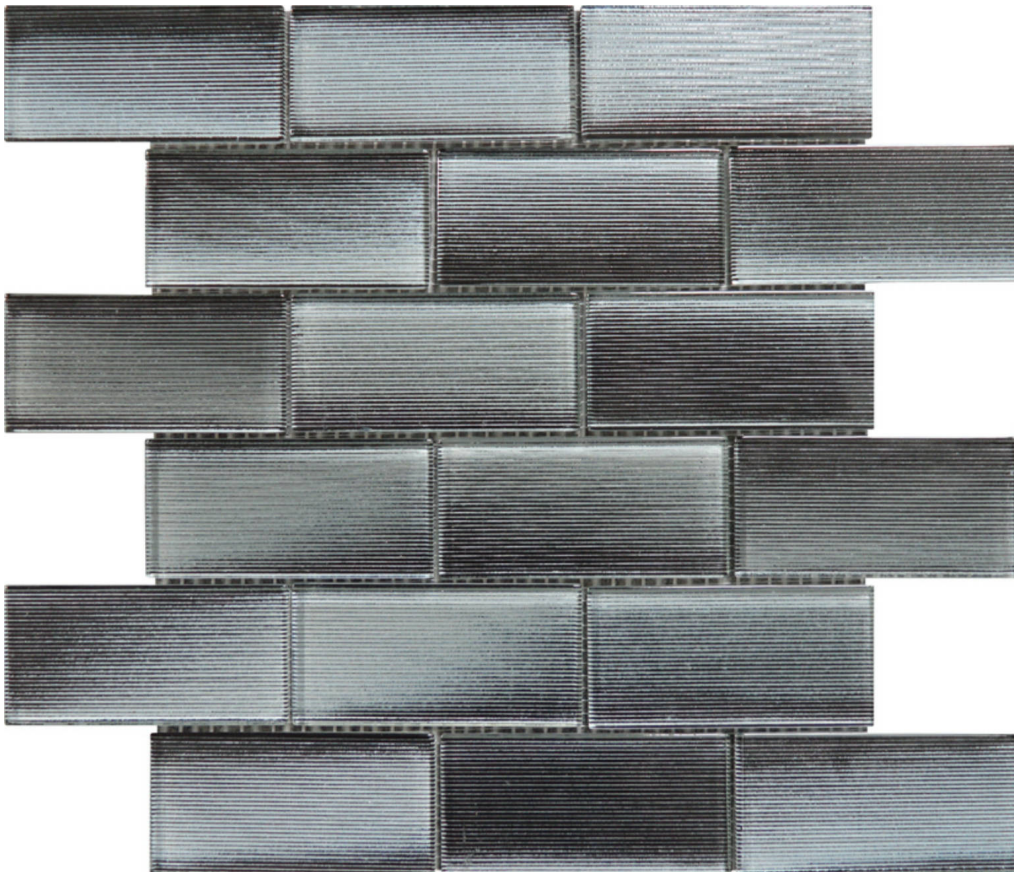

Tiles by Kia

PRODUCT

2\ "X4\ " LINEAR DARK GREY GLASS BRICK PATTERN MOSAIC

Mosaic and Decorative Tile | 12"x12" | Glass

TECHNICAL DATA

CODE: RVCHAWV251
NAME: 2"X4" Linear Dark Grey Glass Brick Pattern Mosaic
SIZE: 12"x12"
SERIES: Chelsea Collection
LOOK: Multi-Look Mosaics
BILLING UNIT: SH
FAMILY: Mosaic and Decorative Tile
SUITABLE FOR: Backsplash,Indoor,Outdoor,Shower,Pool
TYPOLOGY: Glass
TYPE OF PIECE: Mosaic
USE: Wall only