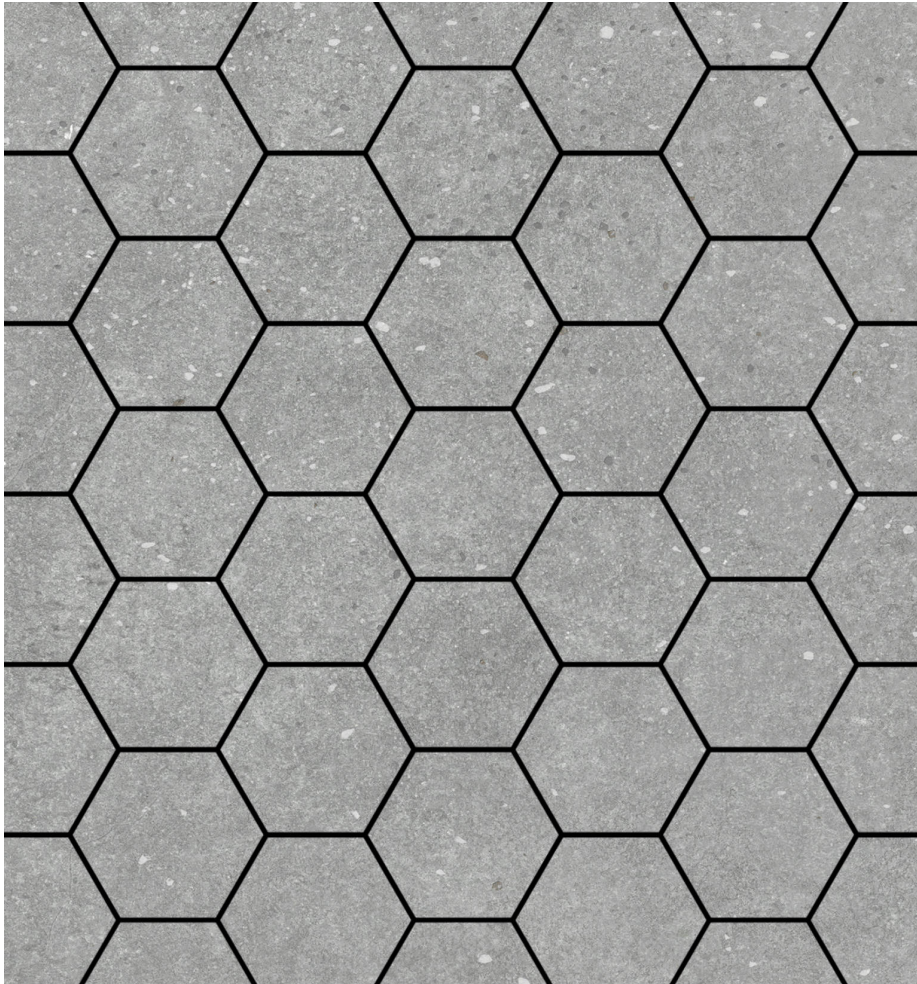

Tiles by Kia

PRODUCT

ASHLAND 3\'' HEXAGON GREY MOSAIC

Tile | 12"x12" | Porcelain

ROOM SCENES

TECHNICAL DATA

CODE: QUAS-GR-3
NAME: Ashland 3" Hexagon Grey Mosaic
SIZE: 12"x12"
SERIES: Ashland
FINISH: Matt
LOOK: Concrete
BILLING UNIT: SH
EDGE: Rectified
FAMILY: Tile
FROST RESISTANCE: Yes
MOSAIC CHIP SIZE: 3"x3"
PEI: 4
SHADE VARIATION: V2
STYLE: Contemporary
SUITABLE FOR: Indoor|Shower|Backsplash|Outdoor
TYPOLOGY: Porcelain
TYPE OF PIECE: Mosaic
USE: Floor and Wall