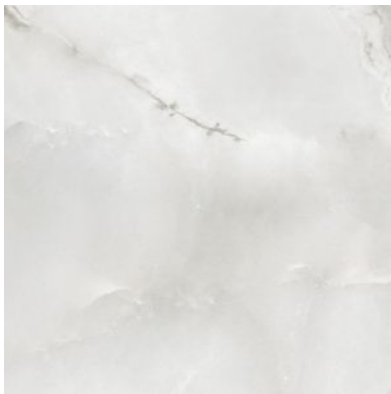

Tiles by Kia

PRODUCT
FLORENCE 13X13F ONYX MATTE

Tile | 13"x13" | Glazed Porcelain

GRAPHIC VARIETY

ROOM SCENES

TECHNICAL DATA

CODE: QUFC-ON-1
NAME: Florence 13X13F Onyx Matte
SIZE: 13"x13"
SERIES: Florence
FINISH: Matt
LOOK: Marble Look
BREAKING STRENGTH (APH): >350 - >1600
BILLING UNIT: SF
CHEMICAL RESISTANCE (APH): CLASS A
DCOF (APH): MATTE ≥ 0.60
FAMILY: Tile
FROST RESISTANCE: Yes
PEI: 4
R VALUE (APH): MATTE R10
SHADE VARIATION: V3
STAIN RESISTANCE (APH): CLASS A & 5
STYLE: Contemporary
SUITABLE FOR: Indoor, Outdoor, Pool, Backsplash, Shower
TYPOLOGY: Glazed Porcelain
THICKNESS (APH): 7.6 mm
TYPE OF PIECE: Field Tile
USE: Floor and Wall
WATER ABSORPTION (APH): $\leq 0.5\%$