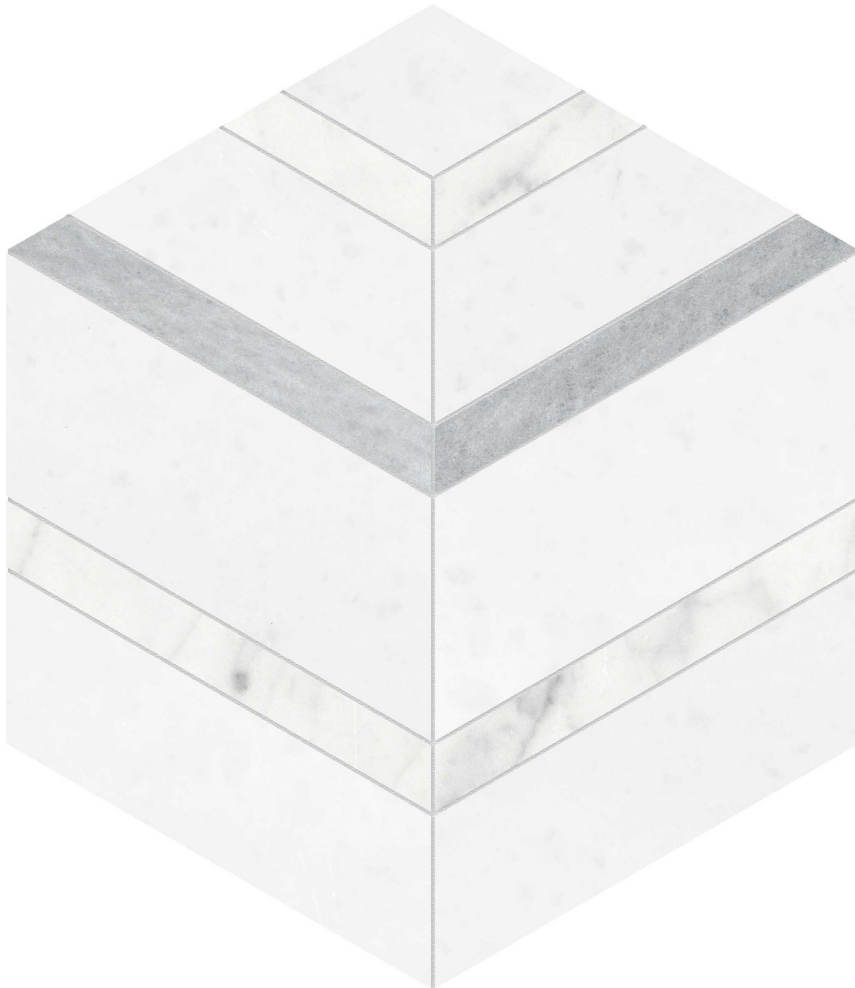

Tiles by Kia

PRODUCT UTOPIO HEXO DOVE MOSAIC

Stone | 5.9"x5.11" | Natural Stone

TECHNICAL DATA

CODE: AS5001-03920

NAME: Utopio Hexo Dove Mosaic

SIZE: 5.9"x5.11"

SERIES: Utopio

FINISH: Honed

BILLING UNIT: SF

FAMILY: Stone

SUITABLE FOR: Indoor|Shower

TPOLOGY: Natural Stone

TYPE OF PIECE: Mosaic

USE: Floor and Wall

NOTES: Mosaic sheet sizes are nominal and may vary slightly due to standard manufacturing tolerances.