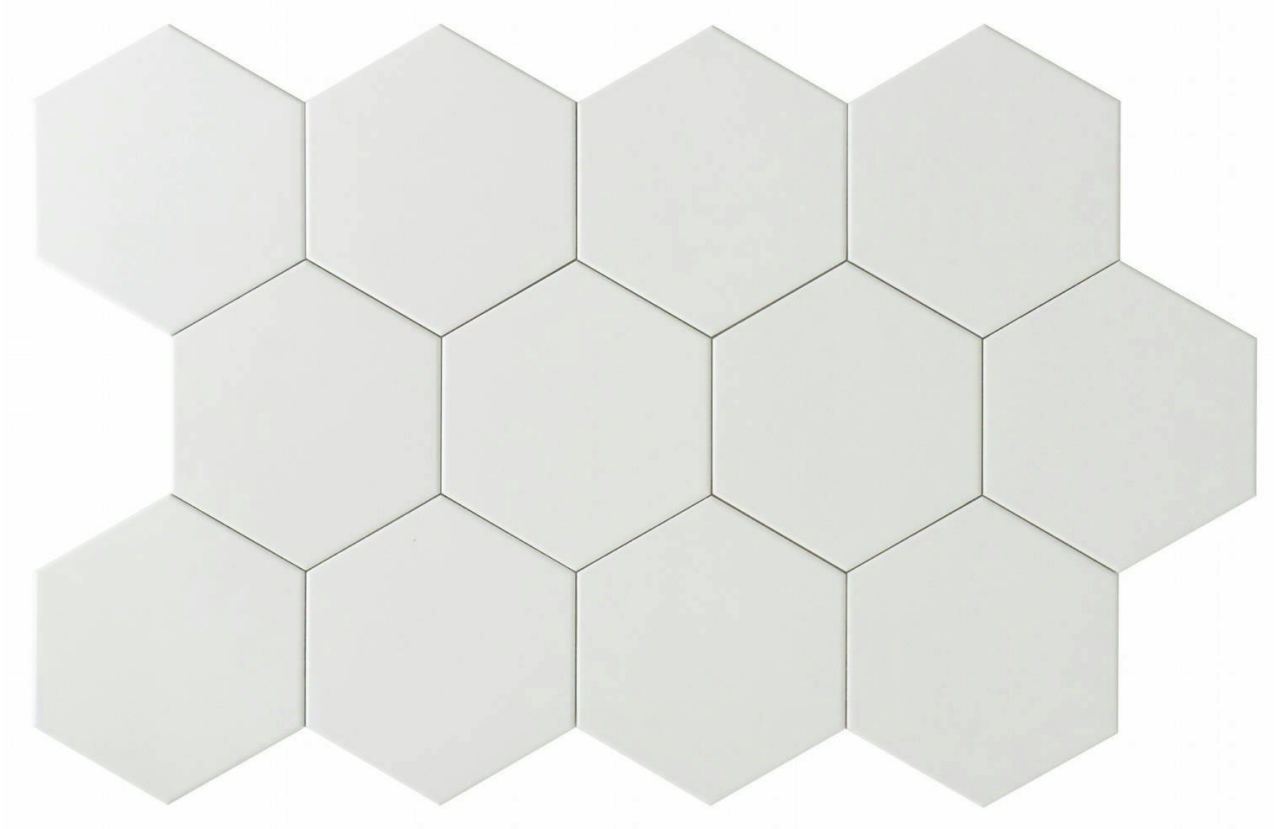

Tiles by Kia

PRODUCT

VIDA 5.5X6.3" WHITE HEXAGON

Tile | 5.5"x6.3" | Porcelain

DETAILS

ROOM SCENES

TECHNICAL DATA

CODE: QUVI-WH-1
NAME: Vida 5.5X6.3" White Hexagon
SIZE: 5.5"x6.3"
SERIES: Vida
FINISH: Matt
LOOK: Mono-Color
BILLING UNIT: SF
FAMILY: Tile
FROST RESISTANCE: Yes
PEI: 5
SHADE VARIATION: V1
STYLE: Contemporary
SUITABLE FOR: Indoor|Outdoor|Pool|Shower
TYPOLOGY: Porcelain
TYPE OF PIECE: Field Tile
USE: Floor and Wall