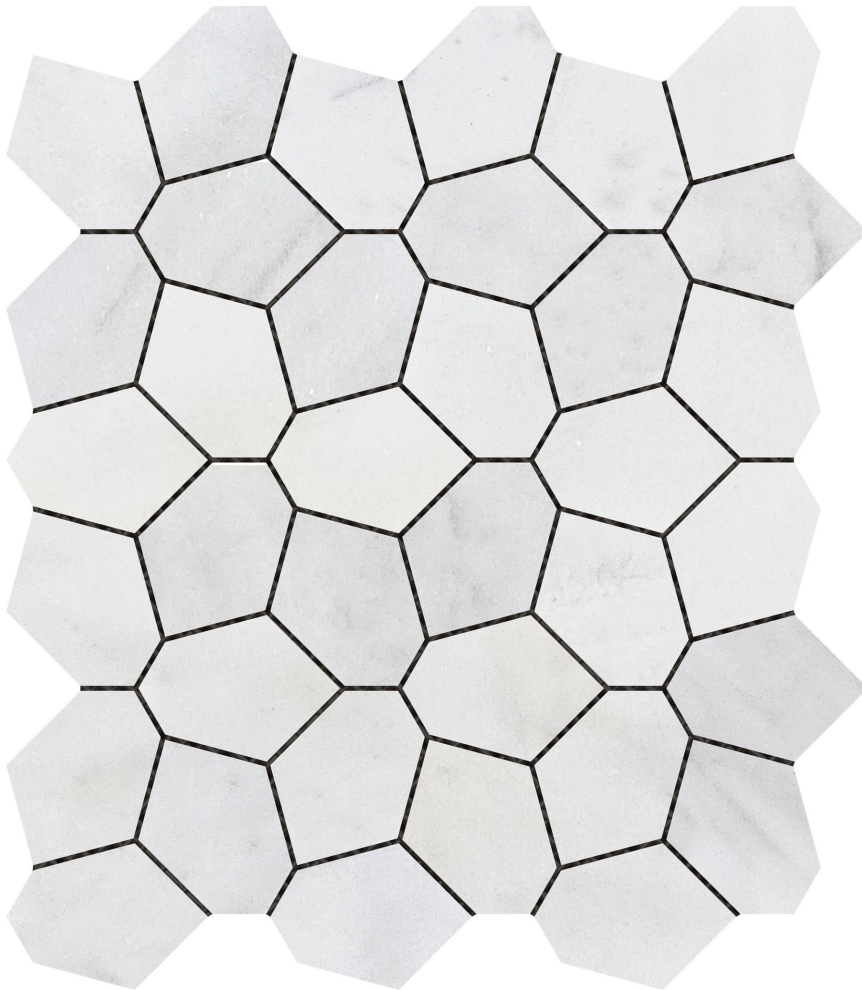

### IRREGULAR HEXAGON WHITE GREY MARBLE

---

Mosaic and Decorative Tile | 10"x11" | Marble

### TECHNICAL DATA

CODE: RVCHAWM221  
NAME: Irregular Hexagon White Grey Marble  
SIZE: 10"x11"  
SERIES: Chelsea Collection  
LOOK: Multi-Look Mosaics  
BILLING UNIT: SH  
FAMILY: Mosaic and Decorative Tile  
SUITABLE FOR: Backsplash,Indoor,Outdoor,Shower  
TYPOLOGY: Marble  
TYPE OF PIECE: Mosaic  
USE: Floor and Wall