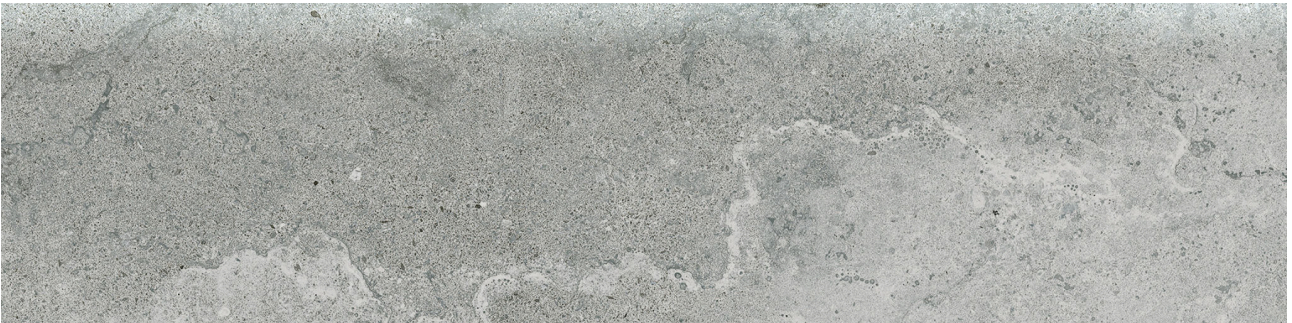

## TECHNICAL DATA

CODE: AC4502-02560

NAME: Veneta 3x12 Argento Bullnose

SIZE: 3"x12"

SERIES: Veneta

FINISH: Matte

LOOK: Stone Look

BREAKING STRENGTH (APH):  $\geq 300 \geq 1300$