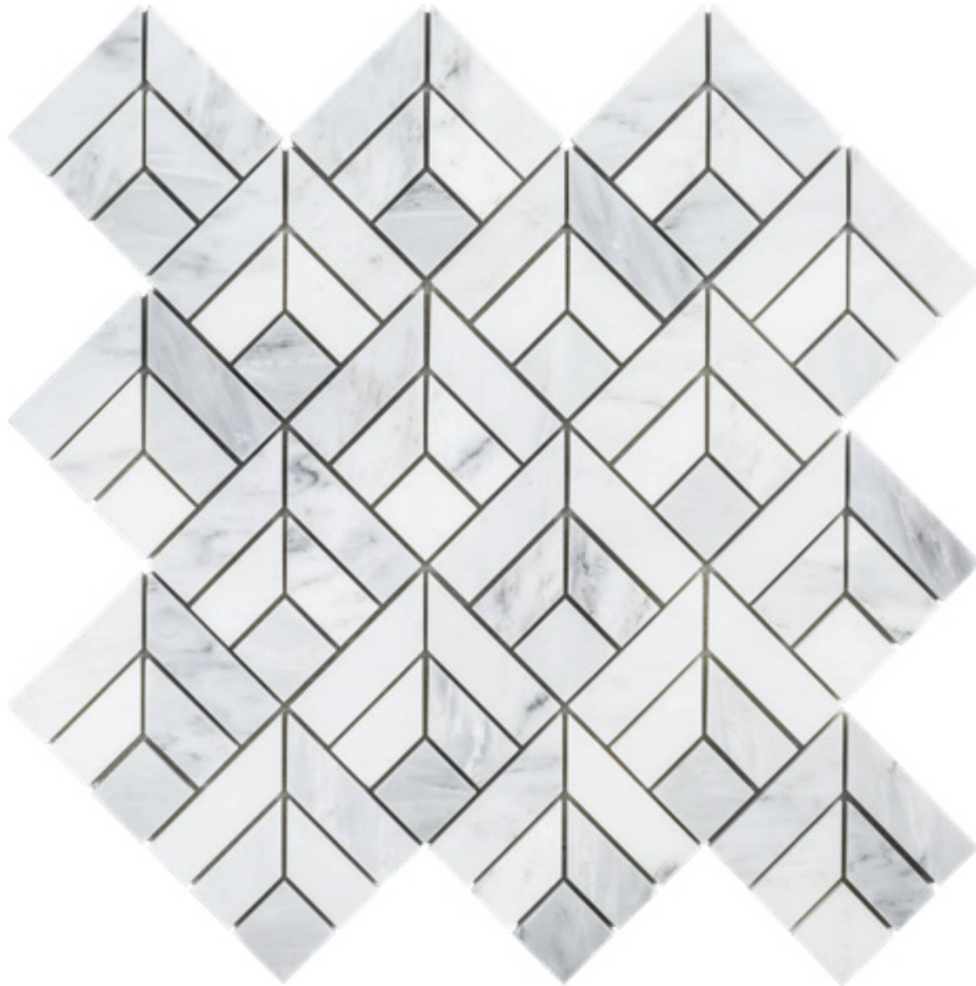

Tiles by Kia

PRODUCT JETTY MOSAIC

Mosaic and Decorative Tile | 11"x11" |

TECHNICAL DATA

CODE: RVHA024
NAME: Jetty Mosaic
SIZE: 11"x11"
SERIES: Hamptons Collection
LOOK: Multi-Look Mosaics
BILLING UNIT: SH
FAMILY: Mosaic and Decorative Tile
STYLE: Contemporary
TYPE OF PIECE: Mosaic
USE: Floor and Wall