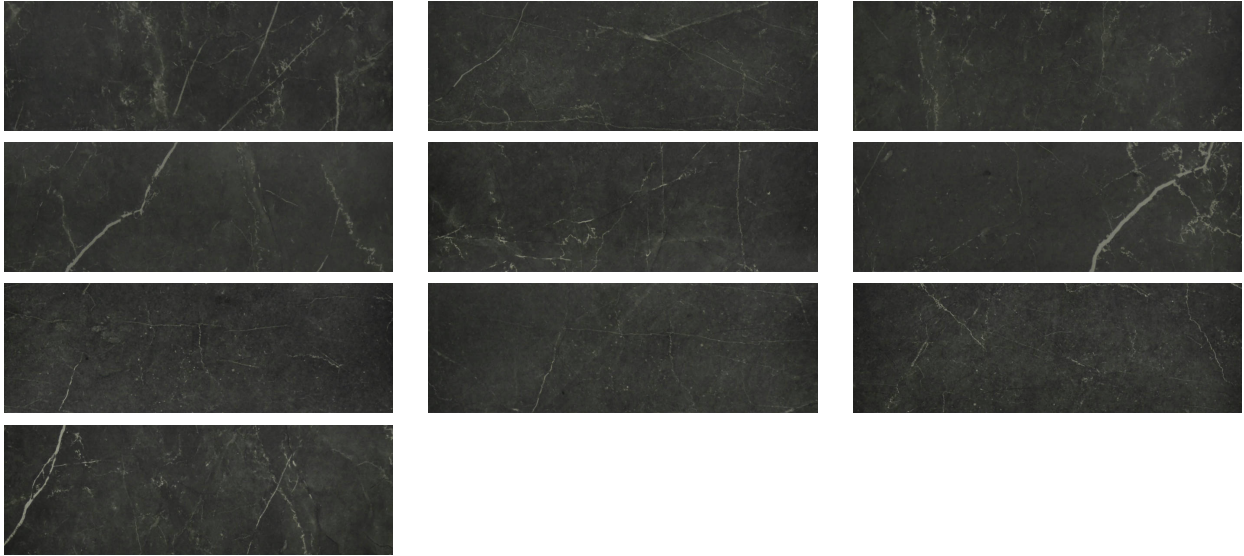

## GRAPHIC VARIETY

## TECHNICAL DATA

CODE: QULX-TI-1HN  
NAME: Tivoli Nero Honed 4X12  
SIZE: 4"x12"  
SERIES: Luxury  
FINISH: Matt  
LOOK: Marble Look  
BILLING UNIT: SF  
EDGE: Rectified  
FAMILY: Tile  
FROST RESISTANCE: Yes  
PEI: 4  
STYLE: Contemporary  
SUITABLE FOR: Backsplash|Indoor|Shower  
TYPOLOGY: Glazed Porcelain  
TYPE OF PIECE: Field Tile  
USE: Floor and Wall