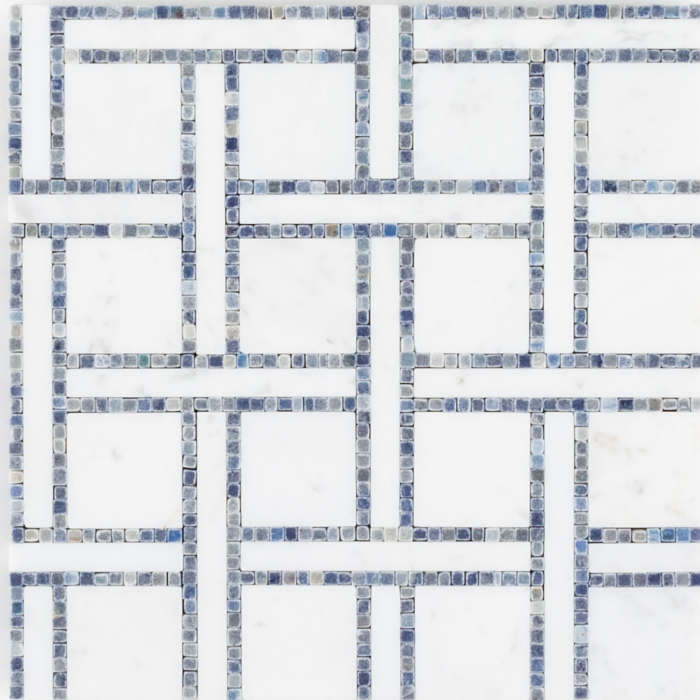

Tiles by Kia

PRODUCT BOTANIC MOSAIC

Mosaic and Decorative Tile | 9.5"x9.5" | Marble

DETAILS

ROOM SCENES

TECHNICAL DATA

CODE: RVHA101
NAME: Botanic Mosaic
SIZE: 9.5"x9.5"
SERIES: Hamptons Collection
FINISH: Honed
LOOK: Multi-Look Mosaics
BILLING UNIT: SH
FAMILY: Mosaic and Decorative Tile
SHADE VARIATION: V3
STYLE: Contemporary
SUITABLE FOR: Backsplash, Indoor
TYPOLOGY: Marble
TYPE OF PIECE: Mosaic
USE: Floor and Wall

PACKING

Size	Product type	BOX			PALLET		
		pcs	sqft	lb	boxes	sqft	lb
9.5"x9.5"	Mosaic	10					

WARNING The information contained in this packing list is for guidance only, the contents of the packing may vary. Please consult our sales representatives for an exact list.