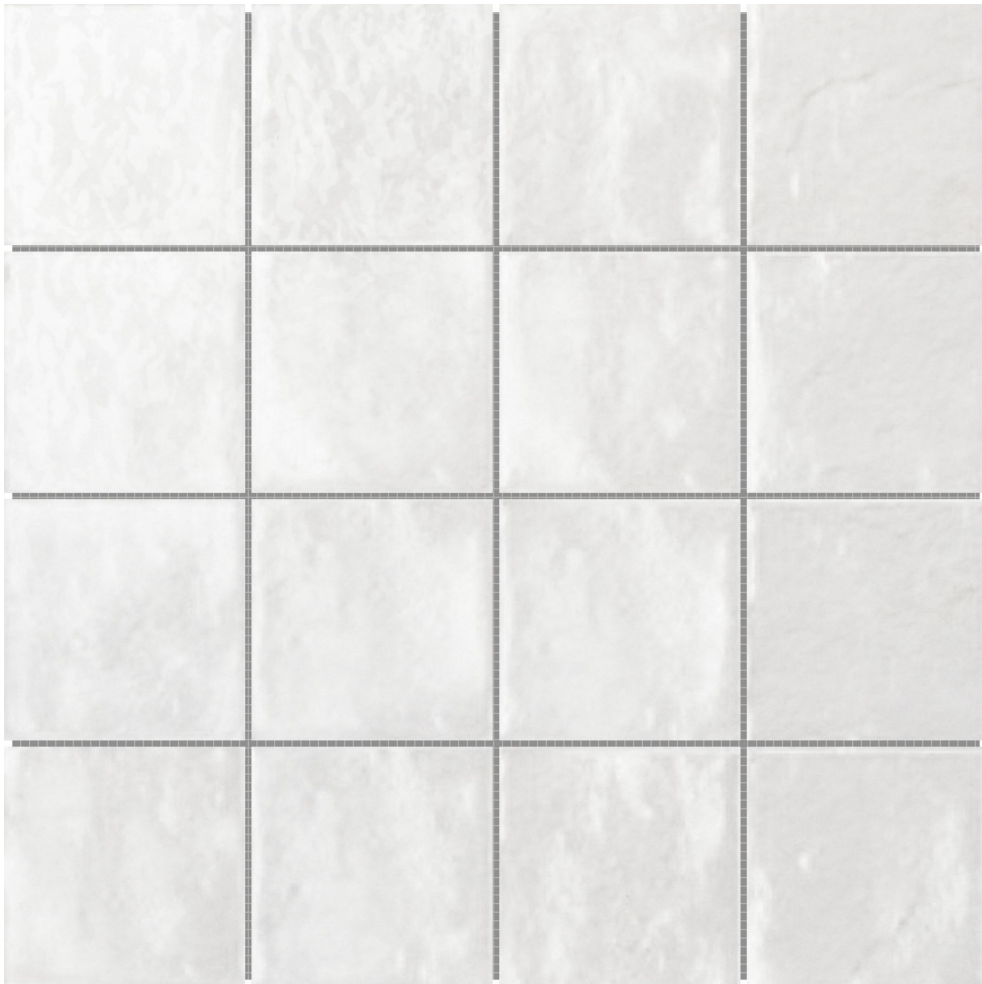

Tiles by Kia

PRODUCT

ZELLIGE GLAZED CERAMIC WHITE 3"X3" MOSAIC

Mosaic and Decorative Tile | 12"x12" | Glazed Ceramic

TECHNICAL DATA

CODE: RVCHAWC147
NAME: Zellige Glazed Ceramic White 3"x3" Mosaic
SIZE: 12"x12"
SERIES: Chelsea Collection
LOOK: Multi-Look Mosaics
BILLING UNIT: SH
FAMILY: Mosaic and Decorative Tile
MOSAIC CHIP SIZE: 3"x3"
SUITABLE FOR: Backsplash,Indoor,Shower
TYPOLOGY: Glazed Ceramic
TYPE OF PIECE: Mosaic
USE: Wall only