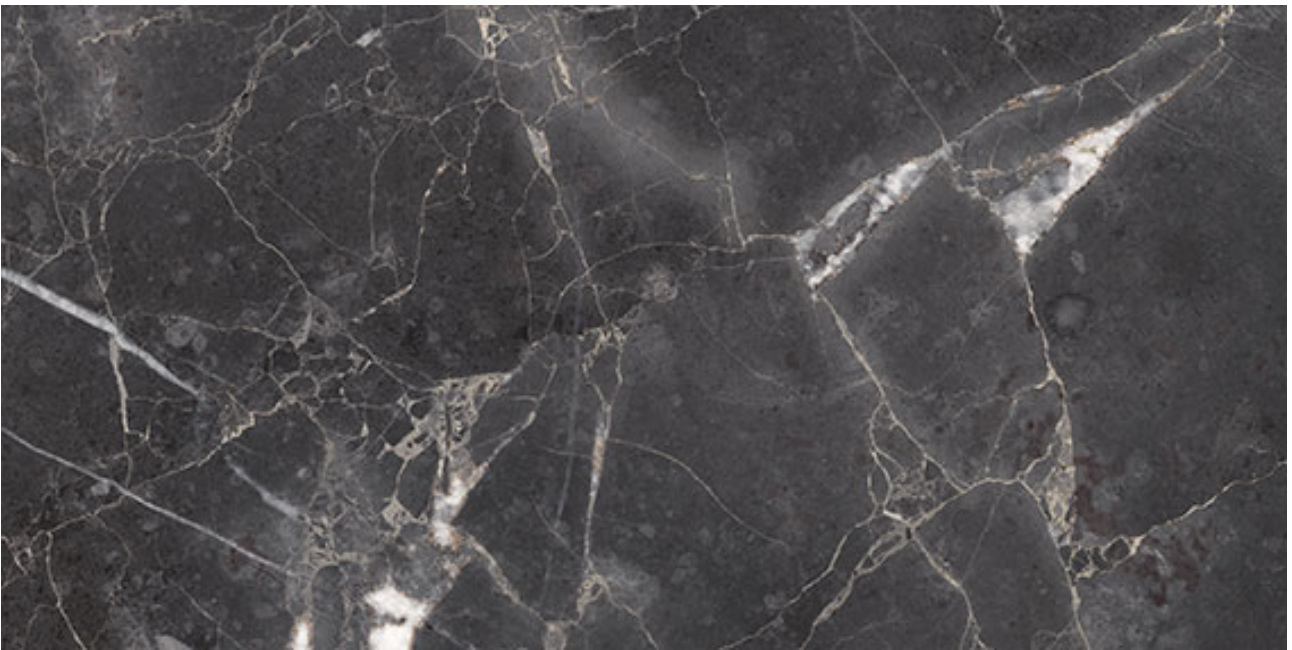

Tiles by Kia

PRODUCT
ROYAL STONEWORKS 12X24 TUSCAN FORGE VEIN
POLISHED

Tile | 12"x24" | Porcelain

TECHNICAL DATA

CODE: QUSW-TF-5P

NAME: Royal Stoneworks 12X24 Tuscan Forge Vein Polished

SIZE: 12"x24"

SERIES: Royal Stoneworks

FINISH: Polished

LOOK: Stone Look

EDGE: Rectified

FAMILY: Tile

FROST RESISTANCE: Yes

SHADE VARIATION: V3

SPECIAL ORDER: Special Order

STYLE: Contemporary